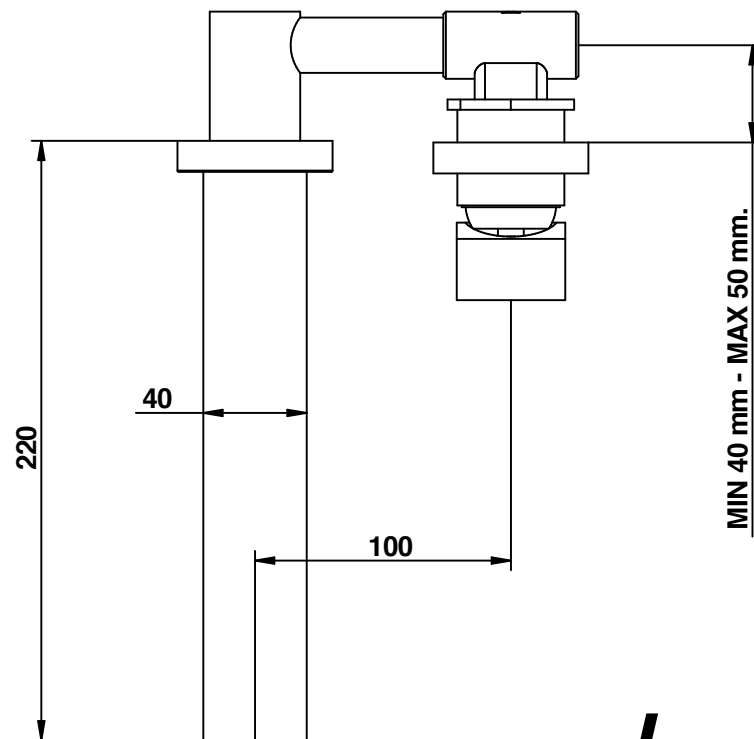

❄️
IN-COLD-F.1/2"G.

☀️
IN- HOT-F.1/2"G.

Cod. 67538/2APR
LINE

Miscelatore lavabo
con bocca mm 220
completo di connessione incasso

Built-in basin mixer
with 220 mms spout
complete with built-in connections

bongio