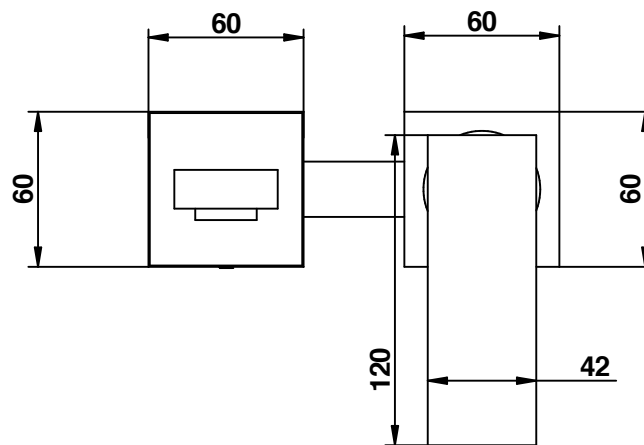

❄️
IN-COLD-F.1/2"G.

☀️
IN- HOT-F.1/2"G.

Cod. 67538/2APR
LINE

Miscelatore lavabo
con bocca mm 220
completo di connessione incasso

Built-in basin mixer
with 220 mms spout
complete with built-in connections

bongio