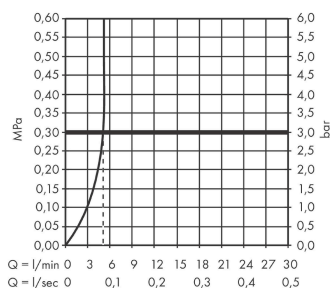

Vernis Blend

Single lever basin mixer 190 without waste set

Surfaces: **Chrome** Article Number: **71582000**

Description

product features

- ComfortZone 190
- projection: 108 mm
- spout height: 190 mm
- spray type: normal spray
- swiveling spray former
- maximum flow rate at 3 bar: 5 l/min
- ceramic cartridge
- suitable for continuous flow water heaters
- connection type: G 3/8 connections
- connection dimension: DN15

Technology

Product image

Scale drawing

Flowchart