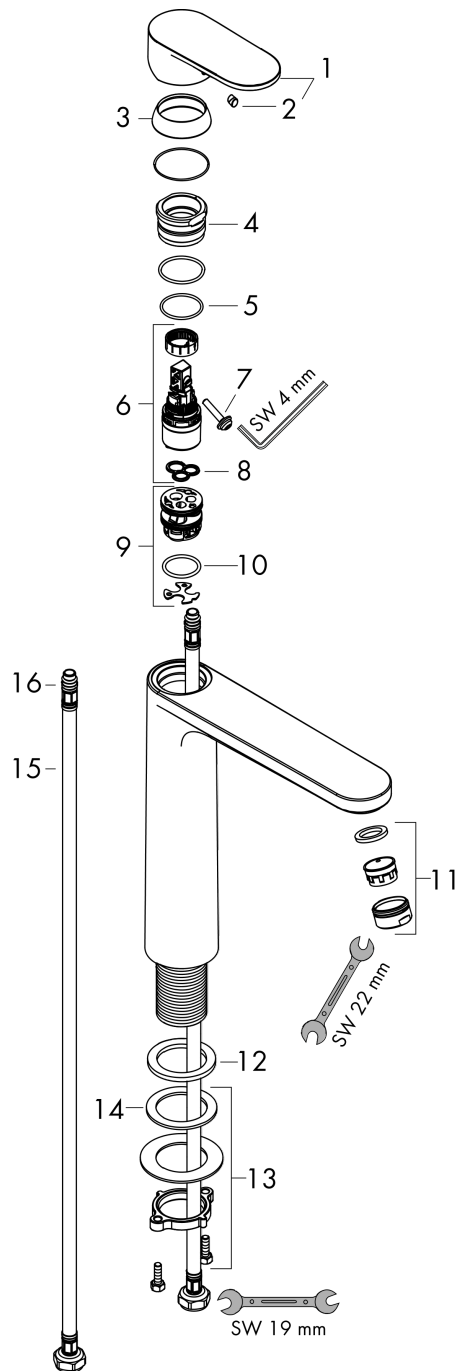

##### product features

- ComfortZone 190
- projection: 108 mm
- spout height: 190 mm
- spray type: normal spray
- swiveling spray former
- maximum flow rate at 3 bar: 5 l/min
- ceramic cartridge
- suitable for continuous flow water heaters
- connection type: G 3/8 connections
- connection dimension: DN15

#### Scale drawing

#### Flowchart

**Vernis Blend**  
**Single lever basin mixer 190 without waste set**  
 Surfaces: **Chrome** Article Number: **71582000**

**Exploded Drawing**

Year of production: >07/21

**Vernis Blend****Single lever basin mixer 190 without waste set**Surfaces: **Chrome** Article Number: **71582000****Spare part list**

Year of production: &gt;07/21

Pos.	Description	Article Number	Price	PU
1	handle	93678000	€ 28,20	1
2	screw cover	96338000	€ 3,21	1
3	flange	93680000	€ 22,37	1
4	nut	93681000	€ 18,33	1
5	O-ring 24x1,5	98434000	€ 3,21	1
6	cartridge, assy	97685000	€ 57,12	1
7	locking screw for handle	95140000	€ 5,24	1
8	seal	98865000	€ 28,20	1
9	adapter for cartridge	98866000	€ 28,20	1
10	O-ring 23x2	98398000	€ 3,21	1
11	aerator swivelling M24x1 (5 l/min)	93834000	€ 18,33	1
12	seal	93687000	€ 3,21	1
13	fixing set (Ø 32)	13961000	€ 22,37	1
14	lever collar	97548000	€ 3,21	1
15	connection hose 600 mm M8x0,75 G3/8	96556000	€ 22,37	1
16	O-ring 7x1,5	98422000	€ 3,21	1
a	fixation extension 35 mm	13898000	€ 70,57	1