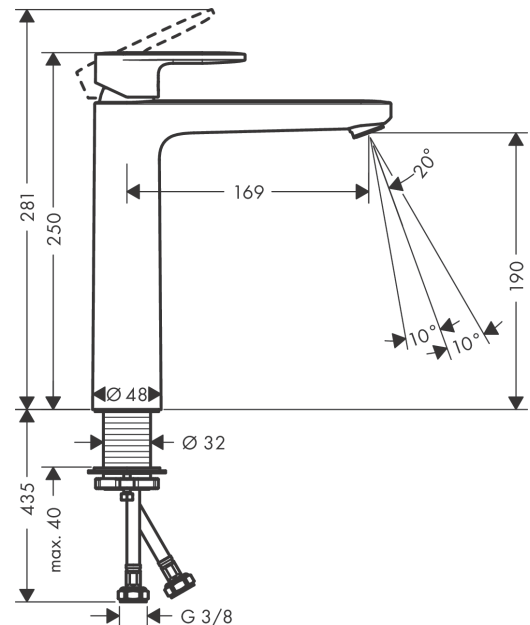

##### product features

- ComfortZone 190
- projection: 108 mm
- spout height: 190 mm
- spray type: normal spray
- swiveling spray former
- maximum flow rate at 3 bar: 5 l/min
- ceramic cartridge
- suitable for continuous flow water heaters
- connection type: G 3/8 connections
- connection dimension: DN15

#### Scale drawing

Year of production: &gt;07/21

Pos.	Description	Article Number	Price	PU
1	handle	93678000	€ 28,20	1
2	screw cover	96338000	€ 3,21	1
3	flange	93680000	€ 22,37	1
4	nut	93681000	€ 18,33	1
5	O-ring 24x1,5	98434000	€ 3,21	1
6	cartridge, assy	97685000	€ 57,12	1
7	locking screw for handle	95140000	€ 5,24	1
8	seal	98865000	€ 28,20	1
9	adapter for cartridge	98866000	€ 28,20	1
10	O-ring 23x2	98398000	€ 3,21	1
11	aerator swivelling M24x1 (5 l/min)	93834000	€ 18,33	1
12	seal	93687000	€ 3,21	1
13	fixing set (Ø 32)	13961000	€ 22,37	1
14	lever collar	97548000	€ 3,21	1
15	connection hose 600 mm M8x0,75 G3/8	96556000	€ 22,37	1
16	O-ring 7x1,5	98422000	€ 3,21	1
a	fixation extension 35 mm	13898000	€ 70,57	1