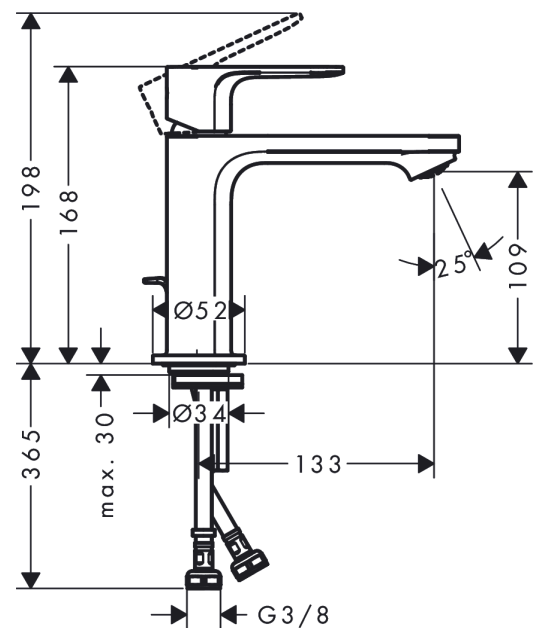

Rebris S

Single lever basin mixer 110 CoolStart with pop-up waste set

Surfaces: **Matt Black** Article Number: **72519670**

Description

product features

- consists of: single lever basin mixer, waste set
- ComfortZone 110
- projection: 133 mm
- spout height: 109 mm
- spray type: normal spray
- maximum flow rate at 3 bar: 5 l/min
- ceramic cartridge
- temperature limitation adjustable
- suitable for continuous flow water heaters
- pop-up waste set G 1¼
- material waste set: synthetic
- connection type: G ¾ connections
- connection dimension: DN15
- cold water in middle position

Technology

Design awards

Product image

Scale drawing

Rebris S
Single lever basin mixer 110 CoolStart with pop-up waste set
 Surfaces: **Matt Black** Article Number: **72519670**

Flowchart