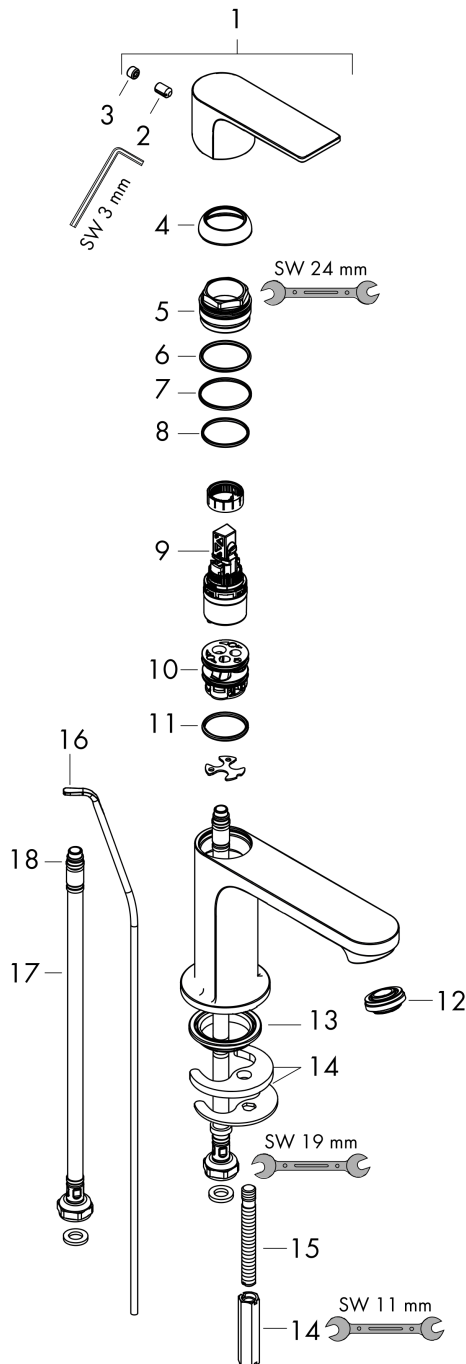

Rebris E

Single lever basin mixer 110 CoolStart with pop-up waste set

Surfaces: **Chrome** Article Number: **72559000**

Description

product features

- consists of: single lever basin mixer, waste set
- ComfortZone 110
- projection: 133 mm
- spout height: 109 mm
- spray type: Normal spray
- maximum flow rate at 3 bar: 5 l/min
- ceramic cartridge
- temperature limitation adjustable
- suitable for continuous flow water heaters
- pop-up waste set G 1¼
- material waste set: synthetic
- connection type: G ¾ connections
- connection dimension: DN15
- cold water in middle position

Technology

Design awards

Product image

Scale drawing

Rebris E
Single lever basin mixer 110 CoolStart with pop-up waste set
 Surfaces: **Chrome** Article Number: **72559000**

Flowchart

Rebris E
Single lever basin mixer 110 CoolStart with pop-up waste set
 Surfaces: **Chrome** Article Number: **72559000**

Exploded Drawing

Year of production: >06/22

Rebris E**Single lever basin mixer 110 CoolStart with pop-up waste set**Surfaces: **Chrome** Article Number: **72559000****Spare part list**

Year of production: >06/22

Pos.	Description	Article Number	Price	PU
1	handle	94645000	€ 44,63	1
2	screw cover	95704000	€ 3,21	1
3	hollow set screw M6x10 DIN 916	96029000	€ 3,21	1
4	flange	98863000	€ 44,63	1
5	nut	98864000	€ 35,94	1
6	O-ring 24x2	98388000	€ 3,21	1
7	O-ring 27x1,5	92527000	€ 11,31	1
8	O-ring 25x1,5	98146000	€ 3,21	1
9	cartridge, assy	95973001	€ 70,57	1
10	adapter for cartridge	95975000	€ 8,45	1
11	O-ring 23x2	98398000	€ 3,21	1
12	aerator M24x1 (5 l/min)	94364000	€ 8,45	1
13	seal Ø 42	98722000	€ 5,24	1
14	fixing set	96016000	€ 28,20	1
15	screw M8 x 68	97736000	€ 5,24	1
16	connection hose 450 mm M8x0,75 G3/8	97206000	€ 28,20	1
17	O-ring 6,6x1,6	93019000	€ 3,21	1
18	pull rod	96657000	€ 11,31	1
a	pop up waste	92168000	€ 35,94	1