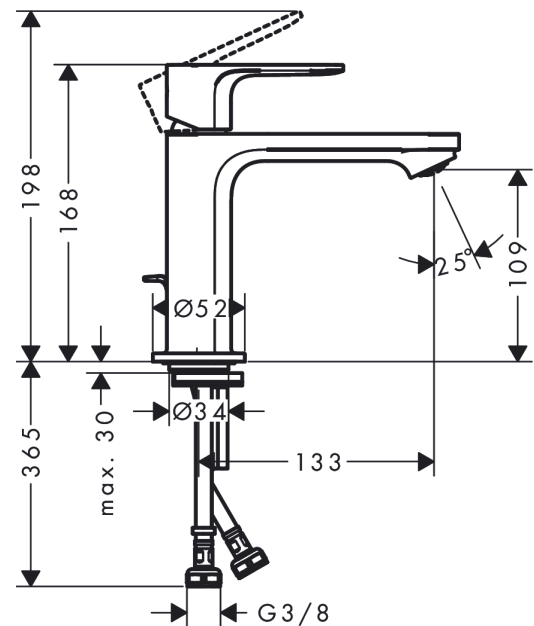

Rebris E

Single lever basin mixer 110 CoolStart with pop-up waste set

Surfaces: **Chrome** Article Number: **72559000**

Description

product features

- consists of: single lever basin mixer, waste set
- ComfortZone 110
- projection: 133 mm
- spout height: 109 mm
- spray type: Normal spray
- maximum flow rate at 3 bar: 5 l/min
- ceramic cartridge
- temperature limitation adjustable
- suitable for continuous flow water heaters
- pop-up waste set G 1¼
- material waste set: synthetic
- connection type: G ¾ connections
- connection dimension: DN15
- cold water in middle position

Technology

Design awards

Product image

Scale drawing

Rebris E
Single lever basin mixer 110 CoolStart with pop-up waste set
 Surfaces: **Chrome** Article Number: **72559000**

Flowchart

Rebris E
Single lever basin mixer 110 CoolStart with pop-up waste set
 Surfaces: **Chrome** Article Number: **72559000**

Exploded Drawing

Year of production: >06/22

Rebris E**Single lever basin mixer 110 CoolStart with pop-up waste set**Surfaces: **Chrome** Article Number: **72559000****Spare part list**

Year of production: >06/22

Pos.	Description	Article Number	Price	PU
1	handle	94645000	€ 44,63	1
2	screw cover	95704000	€ 3,21	1
3	hollow set screw M6x10 DIN 916	96029000	€ 3,21	1
4	flange	98863000	€ 44,63	1
5	nut	98864000	€ 35,94	1
6	O-ring 24x2	98388000	€ 3,21	1
7	O-ring 27x1,5	92527000	€ 11,31	1
8	O-ring 25x1,5	98146000	€ 3,21	1
9	cartridge, assy	95973001	€ 70,57	1
10	adapter for cartridge	95975000	€ 8,45	1
11	O-ring 23x2	98398000	€ 3,21	1
12	aerator M24x1 (5 l/min)	94364000	€ 8,45	1
13	seal Ø 42	98722000	€ 5,24	1
14	fixing set	96016000	€ 28,20	1
15	screw M8 x 68	97736000	€ 5,24	1
16	connection hose 450 mm M8x0,75 G3/8	97206000	€ 28,20	1
17	O-ring 6,6x1,6	93019000	€ 3,21	1
18	pull rod	96657000	€ 11,31	1
a	pop up waste	92168000	€ 35,94	1