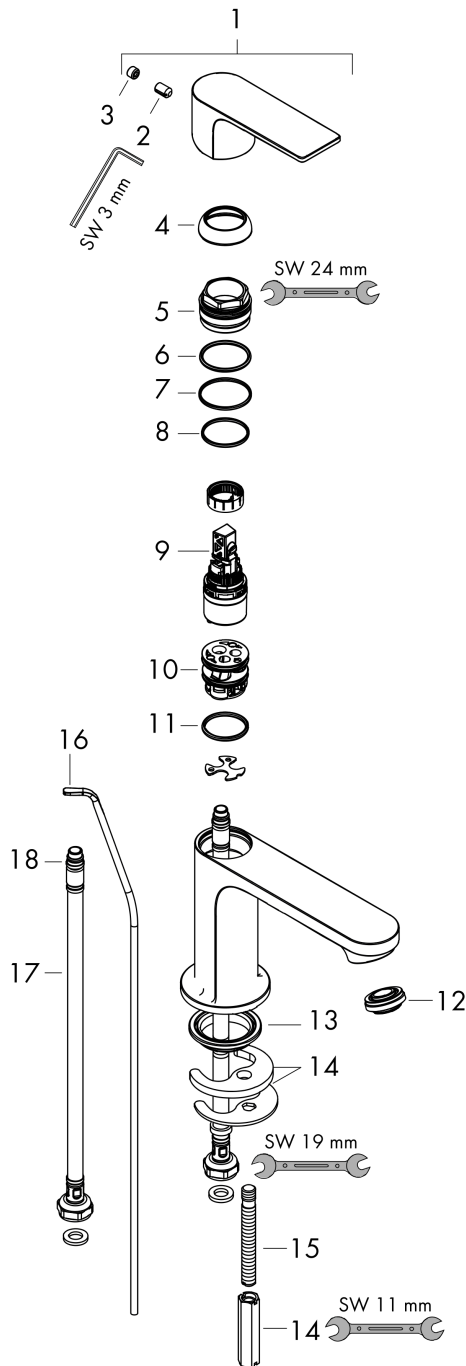

##### product features

- consists of: single lever basin mixer, waste set
- ComfortZone 110
- projection: 133 mm
- spout height: 109 mm
- spray type: normal spray
- maximum flow rate at 3 bar: 5 l/min
- ceramic cartridge
- temperature limitation adjustable
- suitable for continuous flow water heaters
- pop-up waste set G 1¼
- material waste set: synthetic
- connection type: G ¾ connections
- connection dimension: DN15
- cold water in middle position

#### Scale drawing

**Rebris E**

**Single lever basin mixer 110 CoolStart with pop-up waste set**

Surfaces: **Matt Black** Article Number: **72559670**

**Flowchart**

**Rebris E**  
**Single lever basin mixer 110 CoolStart with pop-up waste set**  
 Surfaces: **Matt Black** Article Number: **72559670**

**Exploded Drawing**

Year of production: >06/22

### Spare part list

Year of production: >06/22

Pos.	Description	Article Number	Price	PU
1	handle	94645670	€ 67,00	1
2	hollow set screw M6x10 DIN 916	96029000	€ 3,21	1
3	screw cover	95704610	€ 4,88	1
4	flange	98863670	€ 67,00	1
5	nut	98864000	€ 35,94	1
6	O-ring 24x2	98388000	€ 3,21	1
7	O-ring 27x1,5	92527000	€ 11,31	1
8	O-ring 25x1,5	98146000	€ 3,21	1
9	cartridge, assy	95973001	€ 70,57	1
10	adapter for cartridge	95975000	€ 8,45	1
11	O-ring 23x2	98398000	€ 3,21	1
12	aerator M24x1 (5 l/min)	94364000	€ 8,45	1
13	seal Ø 42	98722000	€ 5,24	1
14	fixing set	96016000	€ 28,20	1
15	screw M8 x 68	97736000	€ 5,24	1
16	pull rod	96657670	€ 17,02	1
17	connection hose 450 mm M8x0,75 G3/8	97206000	€ 28,20	1
18	O-ring 6,6x1,6	93019000	€ 3,21	1
a	pop up waste	94139670	€ 150,65	1