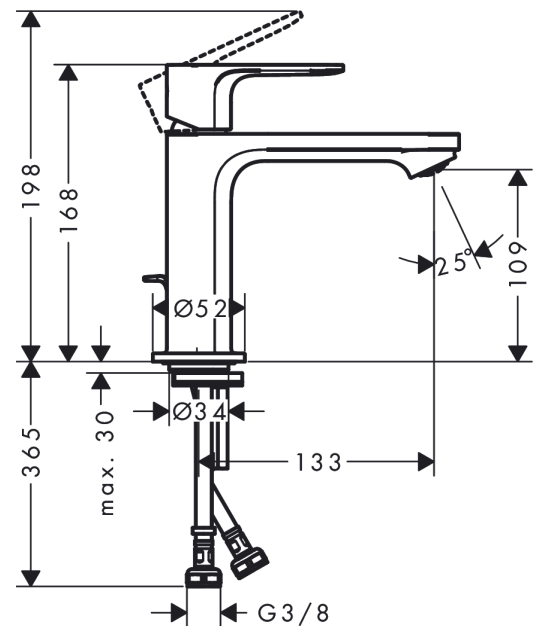

Scale drawing