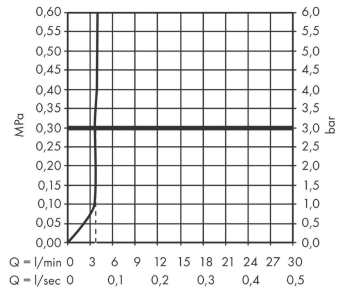

### Scale drawing

**Rebris S**

**Single lever basin mixer 110 CoolStart EcoSmart+ with pop-up waste set**

Finish: **Chrome** Article Number: **72588000**

**Flowchart**

**Rebris S**  
**Single lever basin mixer 110 CoolStart EcoSmart+ with pop-up waste set**  
 Finish: **Chrome** Article Number: **72588000**