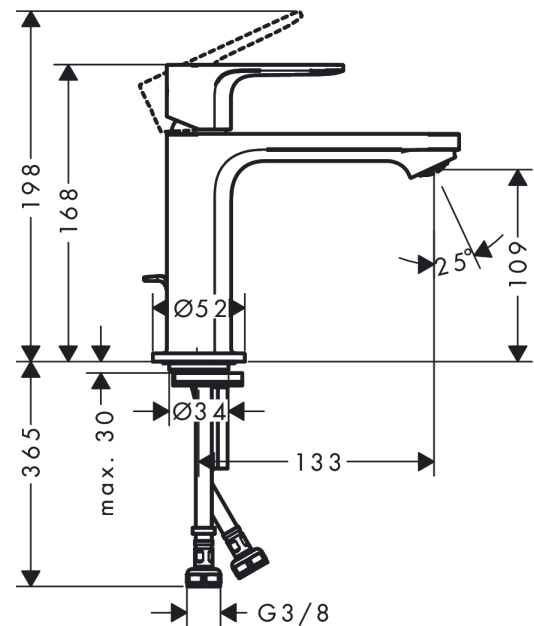

#### product features

- consists of: single lever basin mixer, waste set
- ComfortZone 110
- projection: 133 mm
- spout height: 109 mm
- spray type: normal spray
- maximum flow rate at 3 bar: 4 l/min
- ceramic cartridge
- temperature limitation adjustable
- suitable for continuous flow water heaters
- pop-up waste set G 1¼
- material waste set: synthetic
- connection type: G ¾ connections
- connection dimension: DN15
- cold water in basic handle position

### Scale drawing

**Rebris S**

**Single lever basin mixer 110 CoolStart EcoSmart+ with pop-up waste set**

Finish: **Chrome** Article Number: **72588000**

**Flowchart**

**Rebris S**  
**Single lever basin mixer 110 CoolStart EcoSmart+ with pop-up waste set**  
 Finish: **Chrome** Article Number: **72588000**

### Spare part list

Year of production: >06/22

Pos.	Description	Article Number	PC	PU
1	handle	94644000	10	1
2	hollow set screw M6x10 DIN 916	96029000	1	1
3	screw cover	95704000	1	1
4	flange	98863000	10	1
5	nut	98864000	9	1
6	O-ring 24x2	98388000	1	1
7	O-ring 27x1,5	92527000	4	1
8	O-ring 25x1,5	98146000	1	1
9	cartridge, assy	95973001	12	1
10	adapter for cartridge	95975000	3	1
11	O-ring 23x2	98398000	1	1
12	aerator M24x1 (4,5 l/min)	94364001	3	1
13	seal Ø 42	98722000	2	1
14	fixing set	96016000	8	1
15	screw M8 x 68	97736000	2	1
16	pull rod	96657000	4	1
17	connection hose 450 mm M8x0,75 G3/8	97206000	8	1
18	O-ring 6,6x1,6	93019000	1	1
a	pop up waste	94139000	99	1