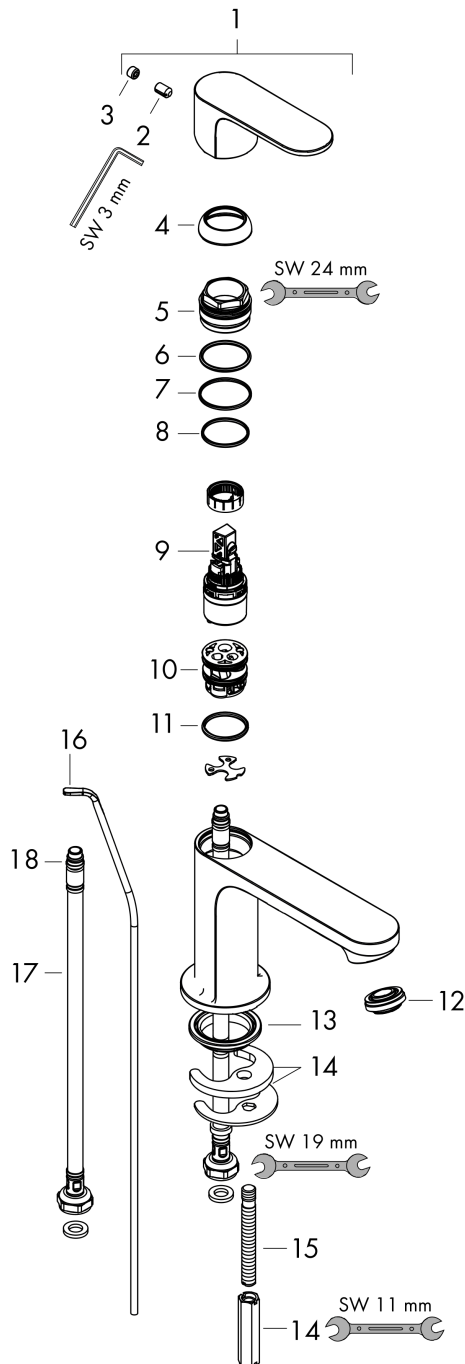

#### product features

- consists of: single lever basin mixer, waste set
- ComfortZone 110
- projection: 133 mm
- spout height: 109 mm
- spray type: normal spray
- maximum flow rate at 3 bar: 4 l/min
- ceramic cartridge
- temperature limitation adjustable
- suitable for continuous flow water heaters
- pop-up waste set G 1¼
- material waste set: synthetic
- connection type: G ¾ connections
- connection dimension: DN15
- cold water in basic handle position

### Scale drawing

**Rebris S**

**Single lever basin mixer 110 CoolStart EcoSmart+ with pop-up waste set**

Finish: **Chrome** Article Number: **72588000**

**Flowchart**

**Rebris S**  
**Single lever basin mixer 110 CoolStart EcoSmart+ with pop-up waste set**  
 Finish: **Chrome** Article Number: **72588000**

**Exploded Drawing**

Year of production: >06/22

### Spare part list

Year of production: >06/22

Pos.	Description	Article Number	PC	PU
1	handle	94644000	10	1
2	hollow set screw M6x10 DIN 916	96029000	1	1
3	screw cover	95704000	1	1
4	flange	98863000	10	1
5	nut	98864000	9	1
6	O-ring 24x2	98388000	1	1
7	O-ring 27x1,5	92527000	4	1
8	O-ring 25x1,5	98146000	1	1
9	cartridge, assy	95973001	12	1
10	adapter for cartridge	95975000	3	1
11	O-ring 23x2	98398000	1	1
12	aerator M24x1 (4,5 l/min)	94364001	3	1
13	seal Ø 42	98722000	2	1
14	fixing set	96016000	8	1
15	screw M8 x 68	97736000	2	1
16	pull rod	96657000	4	1
17	connection hose 450 mm M8x0,75 G3/8	97206000	8	1
18	O-ring 6,6x1,6	93019000	1	1
a	pop up waste	94139000	99	1