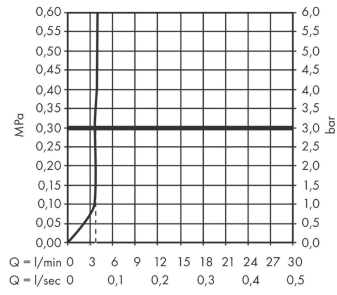

Rebris S

Single lever basin mixer 110 CoolStart EcoSmart+ with pop-up waste set

Finish: **Matt Black** Article Number: **72588670**

Flowchart