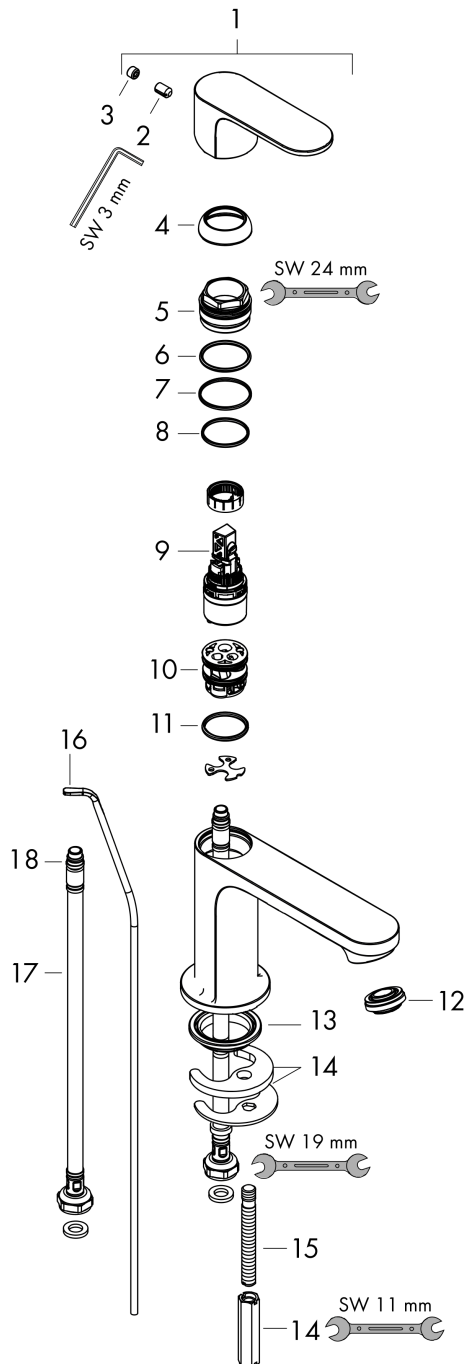

Rebris S

Single lever basin mixer 110 CoolStart EcoSmart+ with pop-up waste set

Finish: **Matt Black** Article Number: **72588670**

Description

product features

- consists of: single lever basin mixer, waste set
- ComfortZone 110
- projection: 133 mm
- spout height: 109 mm
- spray type: normal spray
- maximum flow rate at 3 bar: 4 l/min
- ceramic cartridge
- temperature limitation adjustable
- suitable for continuous flow water heaters
- pop-up waste set G 1¼
- material waste set: synthetic
- connection type: G ¾ connections
- connection dimension: DN15
- cold water in basic handle position

Technology

Design awards

reddot winner 2022

Product image

Scale drawing

Rebris S

Single lever basin mixer 110 CoolStart EcoSmart+ with pop-up waste set

Finish: **Matt Black** Article Number: **72588670**

Flowchart

Rebris S

Single lever basin mixer 110 CoolStart EcoSmart+ with pop-up waste set

Finish: **Matt Black** Article Number: **72588670**

Exploded Drawing

Year of production: >06/22

Rebris S**Single lever basin mixer 110 CoolStart EcoSmart+ with pop-up waste set**Finish: **Matt Black** Article Number: **72588670****Spare part list**

Year of production: >06/22

Pos.	Description	Article Number	PC	PU
1	handle	94644670	60	1
2	hollow set screw M6x10 DIN 916	96029000	1	1
3	screw cover	95704610	51	1
4	flange	98863670	60	1
5	nut	98864000	9	1
6	O-ring 24x2	98388000	1	1
7	O-ring 27x1,5	92527000	4	1
8	O-ring 25x1,5	98146000	1	1
9	cartridge, assy	95973001	12	1
10	adapter for cartridge	95975000	3	1
11	O-ring 23x2	98398000	1	1
12	aerator M24x1 (4,5 l/min)	94364001	3	1
13	seal Ø 42	98722000	2	1
14	fixing set	96016000	8	1
15	screw M8 x 68	97736000	2	1
16	pull rod	96657670	54	1
17	connection hose 450 mm M8x0,75 G3/8	97206000	8	1
18	O-ring 6,6x1,6	93019000	1	1
a	pop up waste	94139670	64	1