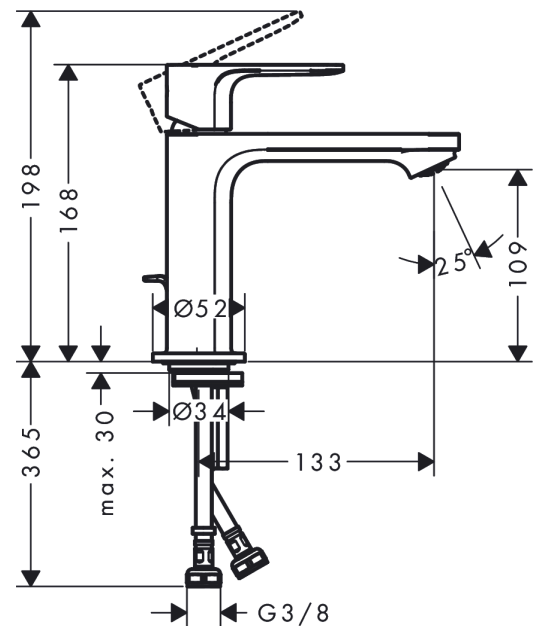

Rebris S

Single lever basin mixer 110 CoolStart EcoSmart+ with pop-up waste set

Finish: **Matt Black** Article Number: **72588670**

Description

product features

- consists of: single lever basin mixer, waste set
- ComfortZone 110
- projection: 133 mm
- spout height: 109 mm
- spray type: normal spray
- maximum flow rate at 3 bar: 4 l/min
- ceramic cartridge
- temperature limitation adjustable
- suitable for continuous flow water heaters
- pop-up waste set G 1¼
- material waste set: synthetic
- connection type: G ¾ connections
- connection dimension: DN15
- cold water in basic handle position

Technology

Design awards

reddot winner 2022

Product image

Scale drawing

Rebris S

Single lever basin mixer 110 CoolStart EcoSmart+ with pop-up waste set

Finish: **Matt Black** Article Number: **72588670**

Flowchart

Rebris S

Single lever basin mixer 110 CoolStart EcoSmart+ with pop-up waste set

Finish: **Matt Black** Article Number: **72588670**

Exploded Drawing

Year of production: >06/22

Rebris S**Single lever basin mixer 110 CoolStart EcoSmart+ with pop-up waste set**Finish: **Matt Black** Article Number: **72588670****Spare part list**

Year of production: >06/22

Pos.	Description	Article Number	PC	PU
1	handle	94644670	60	1
2	hollow set screw M6x10 DIN 916	96029000	1	1
3	screw cover	95704610	51	1
4	flange	98863670	60	1
5	nut	98864000	9	1
6	O-ring 24x2	98388000	1	1
7	O-ring 27x1,5	92527000	4	1
8	O-ring 25x1,5	98146000	1	1
9	cartridge, assy	95973001	12	1
10	adapter for cartridge	95975000	3	1
11	O-ring 23x2	98398000	1	1
12	aerator M24x1 (4,5 l/min)	94364001	3	1
13	seal Ø 42	98722000	2	1
14	fixing set	96016000	8	1
15	screw M8 x 68	97736000	2	1
16	pull rod	96657670	54	1
17	connection hose 450 mm M8x0,75 G3/8	97206000	8	1
18	O-ring 6,6x1,6	93019000	1	1
a	pop up waste	94139670	64	1