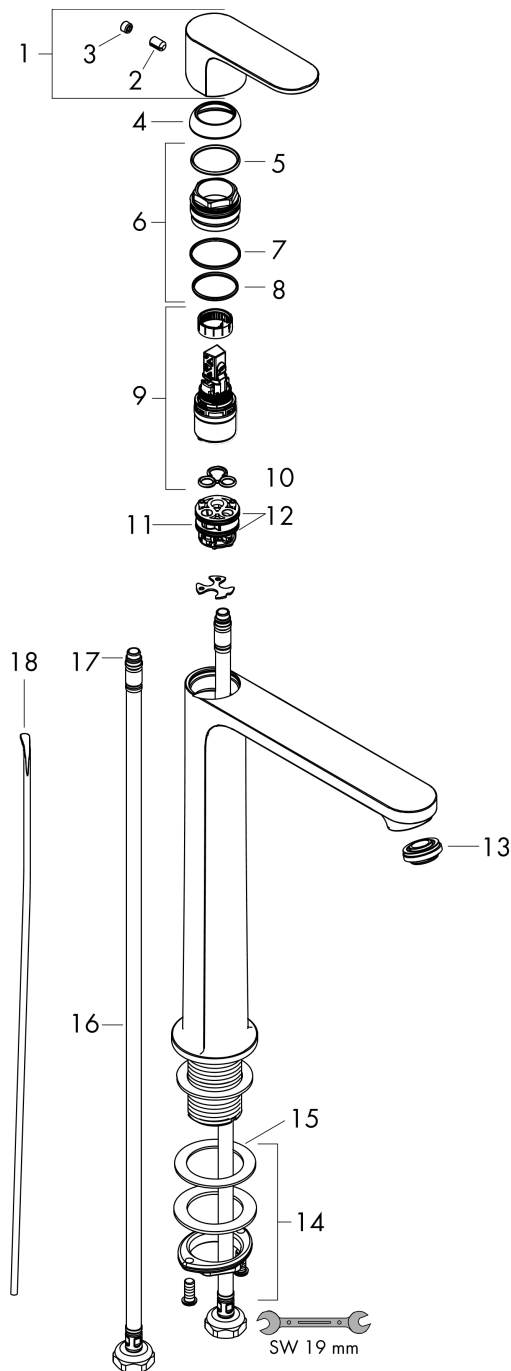

Rebris S

Single lever basin mixer 240 CoolStart EcoSmart+ for wash bowls with pop-up waste set

Finish: **Chrome** Article Number: **72590000**

Description

product features

- consists of: single lever basin mixer, waste set
- ComfortZone 240
- projection: 169 mm
- spout height: 242 mm
- spray type: normal spray
- maximum flow rate at 3 bar: 4 l/min
- ceramic cartridge
- temperature limitation adjustable
- suitable for continuous flow water heaters
- pop-up waste set G 1/4
- material waste set: synthetic
- connection type: G 3/8 connections
- connection dimension: DN15
- cold water in basic handle position

Technology

Design awards

reddot winner 2022

Product image

Scale drawing

Rebris S

Single lever basin mixer 240 CoolStart EcoSmart+ for wash bowls with pop-up waste set

Finish: **Chrome** Article Number: **72590000**

Flowchart

Rebris S

Single lever basin mixer 240 CoolStart EcoSmart+ for wash bowls with pop-up waste set

Finish: **Chrome** Article Number: **72590000**

Exploded Drawing

Year of production: >06/22

Rebris S

Single lever basin mixer 240 CoolStart EcoSmart+ for wash bowls with pop-up waste set

Finish: **Chrome** Article Number: **72590000**

Spare part list

Year of production: >06/22

Pos.	Description	Article Number	PC	PU
1	handle	94642000	10	1
2	screw cover	95704000	1	1
3	hollow set screw M6x10 DIN 916	96029000	1	1
4	flange	98863000	10	1
5	nut	98864000	9	1
6	O-ring 24x2	98388000	1	1
7	O-ring 27x1,5	92527000	4	1
8	O-ring 25x1,5	98146000	1	1
9	cartridge, assy	95973001	12	1
10	seal	98865000	8	1
11	adapter for cartridge	98866000	8	1
12	O-ring 23x2	98398000	1	1
13	aerator M24x1 (4,5 l/min)	94364001	3	1
14	fixing set (Ø 32)	13961000	7	1
15	lever collar	97548000	1	1
16	connection hose 600 mm M8x0,75 G3/8	96556000	7	1
17	O-ring 6,6x1,6	93019000	1	1
18	pull rod	96657000	4	1
a	pop up waste	92168000	9	1
b	fixation extension 35 mm	13898000	12	1
c	lever arm 340mm (ball-Ø12mm)	96324000	7	1