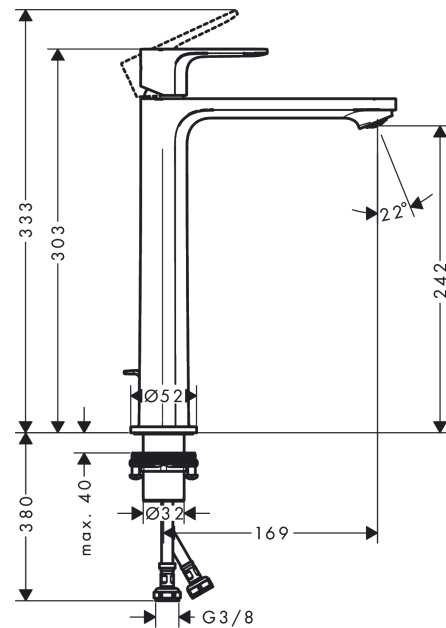

Rebris S

Single lever basin mixer 240 CoolStart EcoSmart+ for wash bowls with pop-up waste set

Finish: **Chrome** Article Number: **72590000**

Description

product features

- consists of: single lever basin mixer, waste set
- ComfortZone 240
- projection: 169 mm
- spout height: 242 mm
- spray type: normal spray
- maximum flow rate at 3 bar: 4 l/min
- ceramic cartridge
- temperature limitation adjustable
- suitable for continuous flow water heaters
- pop-up waste set G 1/4
- material waste set: synthetic
- connection type: G 3/8 connections
- connection dimension: DN15
- cold water in basic handle position

Technology

Design awards

reddot winner 2022

Product image

Scale drawing

Rebris S

Single lever basin mixer 240 CoolStart EcoSmart+ for wash bowls with pop-up waste set

Finish: **Chrome** Article Number: **72590000**

Flowchart

Rebris S

Single lever basin mixer 240 CoolStart EcoSmart+ for wash bowls with pop-up waste set

Finish: **Chrome** Article Number: **72590000**

Exploded Drawing

Year of production: >06/22

Rebris S

Single lever basin mixer 240 CoolStart EcoSmart+ for wash bowls with pop-up waste set

Finish: **Chrome** Article Number: **72590000**

Spare part list

Year of production: >06/22

Pos.	Description	Article Number	PC	PU
1	handle	94642000	10	1
2	screw cover	95704000	1	1
3	hollow set screw M6x10 DIN 916	96029000	1	1
4	flange	98863000	10	1
5	nut	98864000	9	1
6	O-ring 24x2	98388000	1	1
7	O-ring 27x1,5	92527000	4	1
8	O-ring 25x1,5	98146000	1	1
9	cartridge, assy	95973001	12	1
10	seal	98865000	8	1
11	adapter for cartridge	98866000	8	1
12	O-ring 23x2	98398000	1	1
13	aerator M24x1 (4,5 l/min)	94364001	3	1
14	fixing set (Ø 32)	13961000	7	1
15	lever collar	97548000	1	1
16	connection hose 600 mm M8x0,75 G3/8	96556000	7	1
17	O-ring 6,6x1,6	93019000	1	1
18	pull rod	96657000	4	1
a	pop up waste	92168000	9	1
b	fixation extension 35 mm	13898000	12	1
c	lever arm 340mm (ball-Ø12mm)	96324000	7	1