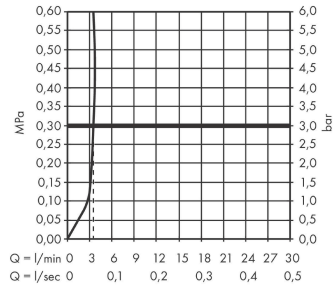

Rebris S

Single lever basin mixer 240 CoolStart EcoSmart+ for wash bowls with pop-up waste set

Finish: **Chrome** Article Number: **72590000**

Description

product features

- consists of: single lever basin mixer, waste set
- ComfortZone 240
- projection: 169 mm
- spout height: 242 mm
- spray type: normal spray
- maximum flow rate at 3 bar: 4 l/min
- ceramic cartridge
- temperature limitation adjustable
- suitable for continuous flow water heaters
- pop-up waste set G 1/4
- material waste set: synthetic
- connection type: G 3/8 connections
- connection dimension: DN15
- cold water in basic handle position

Technology

Design awards

reddot winner 2022

Product image

Scale drawing

Rebris S

Single lever basin mixer 240 CoolStart EcoSmart+ for wash bowls with pop-up waste set

Finish: **Chrome** Article Number: **72590000**

Flowchart

Rebris S

Single lever basin mixer 240 CoolStart EcoSmart+ for wash bowls with pop-up waste set

Finish: **Chrome** Article Number: **72590000**

Exploded Drawing

Year of production: >06/22

Rebris S

Single lever basin mixer 240 CoolStart EcoSmart+ for wash bowls with pop-up waste set