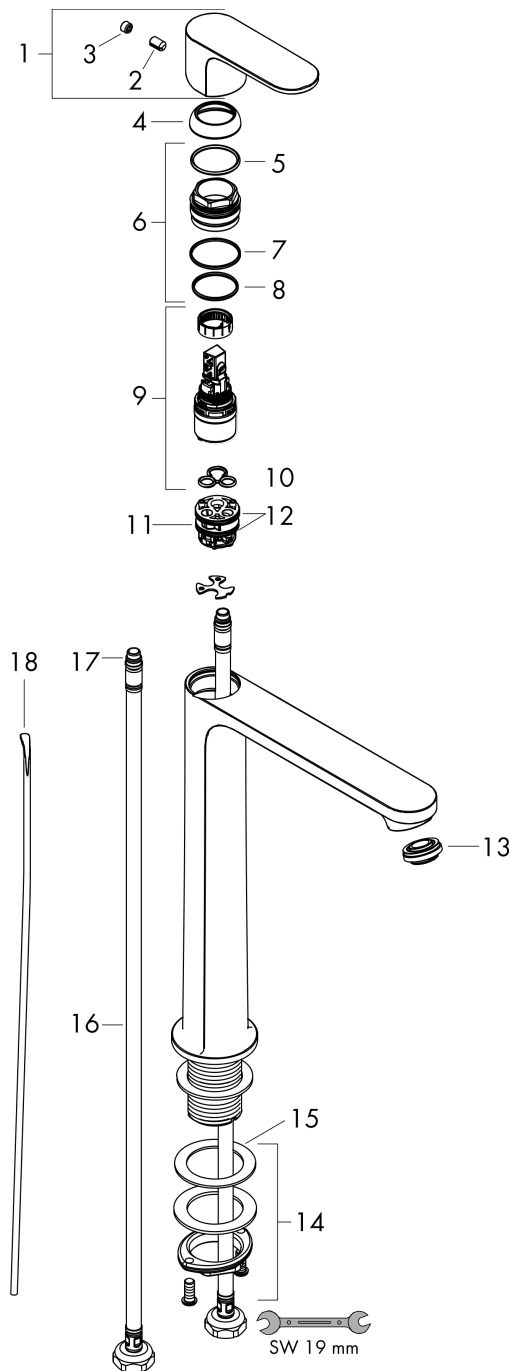

Rebris S

Single lever basin mixer 240 CoolStart EcoSmart+ for wash bowls with pop-up waste set

Finish: **Matt Black** Article Number: **72590670**

Description

product features

- consists of: single lever basin mixer, waste set
- ComfortZone 240
- projection: 169 mm
- spout height: 242 mm
- spray type: normal spray
- maximum flow rate at 3 bar: 4 l/min
- ceramic cartridge
- temperature limitation adjustable
- suitable for continuous flow water heaters
- pop-up waste set G 1¼
- material waste set: synthetic
- connection type: G ¾ connections
- connection dimension: DN15
- cold water in basic handle position

Technology

Design awards

reddot winner 2022

Product image

Scale drawing

Rebris S

Single lever basin mixer 240 CoolStart EcoSmart+ for wash bowls with pop-up waste set

Finish: **Matt Black** Article Number: **72590670**

Flowchart

Rebris S

Single lever basin mixer 240 CoolStart EcoSmart+ for wash bowls with pop-up waste set

Finish: **Matt Black** Article Number: **72590670**

Exploded Drawing

Year of production: >06/22

Rebris S

Single lever basin mixer 240 CoolStart EcoSmart+ for wash bowls with pop-up waste set

Finish: **Matt Black** Article Number: **72590670**

Spare part list

Year of production: >06/22

Pos.	Description	Article Number	PC	PU
1	handle	94642670	60	1
2	hollow set screw M6x10 DIN 916	96029000	1	1
3	screw cover	95704610	51	1
4	flange	98863670	60	1
5	nut	98864000	9	1
6	O-ring 24x2	98388000	1	1
7	O-ring 27x1,5	92527000	4	1
8	O-ring 25x1,5	98146000	1	1
9	cartridge, assy	95973001	12	1
10	seal	98865000	8	1
11	adapter for cartridge	98866000	8	1
12	O-ring 23x2	98398000	1	1
13	aerator M24x1 (4,5 l/min)	94364001	3	1
14	fixing set (Ø 32)	13961000	7	1
15	lever collar	97548000	1	1
16	connection hose 600 mm M8x0,75 G3/8	96556000	7	1
17	O-ring 6,6x1,6	93019000	1	1
18	pull rod	96657670	54	1
a	pop up waste	94139670	64	1
b	fixation extension 35 mm	13898000	12	1
c	lever arm 340mm (ball-Ø12mm)	96324000	7	1