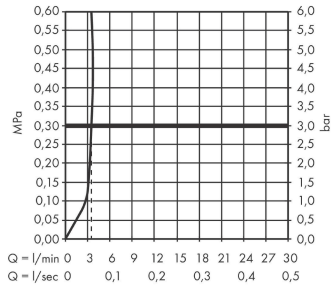

Rebris S

Single lever basin mixer 240 CoolStart EcoSmart+ for wash bowls with pop-up waste set

Finish: **Matt Black** Article Number: **72590670**

Description

product features

- consists of: single lever basin mixer, waste set
- ComfortZone 240
- projection: 169 mm
- spout height: 242 mm
- spray type: normal spray
- maximum flow rate at 3 bar: 4 l/min
- ceramic cartridge
- temperature limitation adjustable
- suitable for continuous flow water heaters
- pop-up waste set G 1¼
- material waste set: synthetic
- connection type: G ¾ connections
- connection dimension: DN15
- cold water in basic handle position

Technology

Design awards

reddot winner 2022

Product image

Scale drawing

Rebris S

Single lever basin mixer 240 CoolStart EcoSmart+ for wash bowls with pop-up waste set

Finish: **Matt Black** Article Number: **72590670**

Flowchart

Rebris S

Single lever basin mixer 240 CoolStart EcoSmart+ for wash bowls with pop-up waste set

Finish: **Matt Black** Article Number: **72590670**

Exploded Drawing

Year of production: >06/22

Rebris S