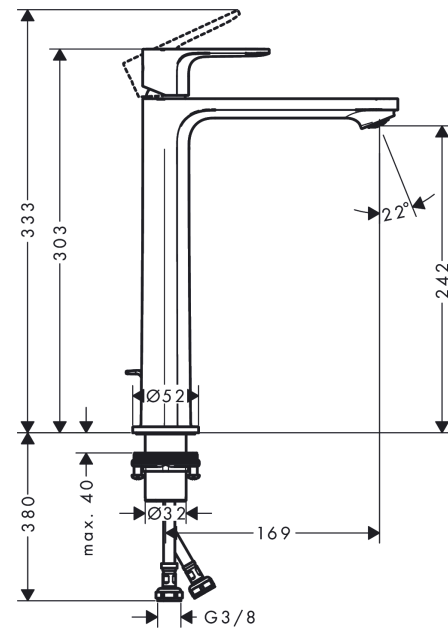

Rebris S

Single lever basin mixer 240 CoolStart EcoSmart+ for wash bowls with pop-up waste set

Finish: **Matt Black** Article Number: **72590670**

Description

product features

- consists of: single lever basin mixer, waste set
- ComfortZone 240
- projection: 169 mm
- spout height: 242 mm
- spray type: normal spray
- maximum flow rate at 3 bar: 4 l/min
- ceramic cartridge
- temperature limitation adjustable
- suitable for continuous flow water heaters
- pop-up waste set G 1¼
- material waste set: synthetic
- connection type: G ¾ connections
- connection dimension: DN15
- cold water in basic handle position

Technology

Design awards

reddot winner 2022

Product image

Scale drawing

Rebris S

Single lever basin mixer 240 CoolStart EcoSmart+ for wash bowls with pop-up waste set

Finish: **Matt Black** Article Number: **72590670**

Flowchart

Rebris S

Single lever basin mixer 240 CoolStart EcoSmart+ for wash bowls with pop-up waste set

Finish: **Matt Black** Article Number: **72590670**

Exploded Drawing

Year of production: >06/22

Rebris S

Single lever basin mixer 240 CoolStart EcoSmart+ for wash bowls with pop-up waste set

Finish: **Matt Black** Article Number: **72590670**

Spare part list

Year of production: >06/22

Pos.	Description	Article Number	PC	PU
1	handle	94642670	60	1
2	hollow set screw M6x10 DIN 916	96029000	1	1
3	screw cover	95704610	51	1
4	flange	98863670	60	1
5	nut	98864000	9	1
6	O-ring 24x2	98388000	1	1
7	O-ring 27x1,5	92527000	4	1
8	O-ring 25x1,5	98146000	1	1
9	cartridge, assy	95973001	12	1
10	seal	98865000	8	1
11	adapter for cartridge	98866000	8	1
12	O-ring 23x2	98398000	1	1
13	aerator M24x1 (4,5 l/min)	94364001	3	1
14	fixing set (Ø 32)	13961000	7	1
15	lever collar	97548000	1	1
16	connection hose 600 mm M8x0,75 G3/8	96556000	7	1
17	O-ring 6,6x1,6	93019000	1	1
18	pull rod	96657670	54	1
a	pop up waste	94139670	64	1
b	fixation extension 35 mm	13898000	12	1
c	lever arm 340mm (ball-Ø12mm)	96324000	7	1