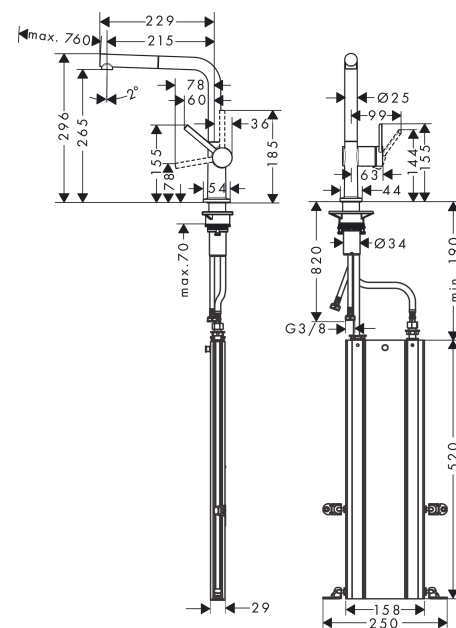

Talis M54

Single lever kitchen mixer 270, pull-out spout, 1jet, sBox

Surfaces: **Brushed Black Chrome** Article Number: **72809340**

Description

product features

- consists of: single lever kitchen mixer, hose box
- ComfortZone 270
- I-spout
- swivel range adjustable in 4 steps 60°, 110°, 150° or 360°
- laminar spray
- connection dimension: DN15
- maximum flow rate at 3 bar: 7 l/min
- ceramic cartridge
- connection type: G 3/8 connections
- temperature limitation adjustable
- integrated non-return valve
- suitable for continuous flow water heaters
- sBox for quiet, smooth and protected hose guidance in the cabinet, under the countertop
- extension length up to 76 cm

Technology

Design awards

reddot winner 2020

reddot winner 2021

Certificates

Product image

Scale drawing

Talis M54

Single lever kitchen mixer 270, pull-out spout, 1jet, sBox

Surfaces: **Brushed Black Chrome** Article Number: **72809340**

Flowchart