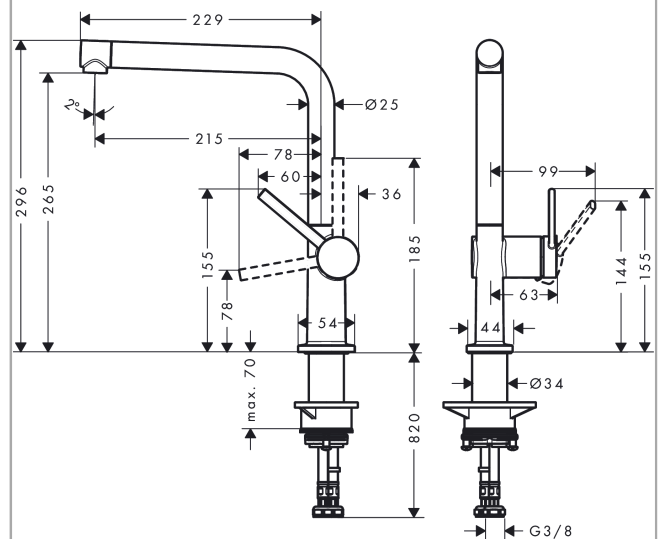

Talis M54

Single lever kitchen mixer 270, 1jet

Surfaces: **Brushed Black Chrome** Article Number: **72840340**

Description

product features

- ComfortZone 270
- I-spout
- swivel range adjustable in 4 steps 60°, 110°, 150° or 360°
- laminar spray
- connection dimension: DN15
- maximum flow rate at 3 bar: 8,4 l/min
- ceramic cartridge
- connection type: G 3/8 connections
- temperature limitation adjustable
- suitable for continuous flow water heaters
- tap hole with Ø 35 mm required

Technology

Design awards

reddot winner 2020

Certificates

Product image

Scale drawing

Flowchart