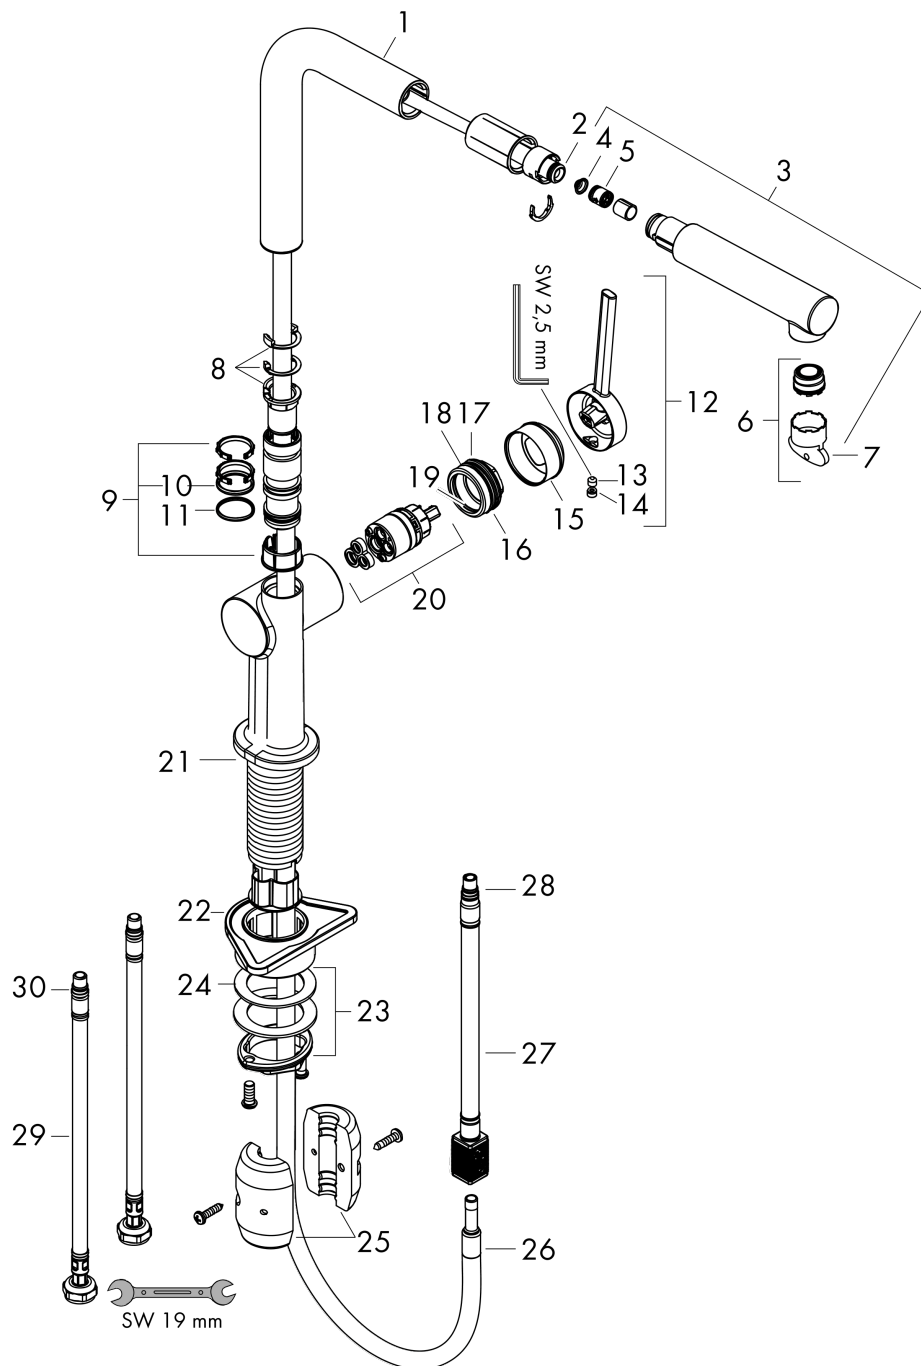

Talis M54

Single lever kitchen mixer 270, Eco, pull-out spout, 1jet

Finish: **Chrome** Article Number: **72845000**

Description

product features

- ComfortZone 270
- I-spout
- swivel range adjustable in 4 steps 60°, 110°, 150° or 360°
- laminar spray
- quick connect hose
- connection dimension: DN15
- maximum flow rate at 3 bar: 4,9 l/min
- ceramic cartridge
- connection type: G 3/8 connections
- temperature limitation adjustable
- integrated non-return valve
- suitable for continuous flow water heaters
- extension length up to 50 cm
- tap hole with Ø 35 mm required

Exploded Drawing

Year of production: >12/19

Talis M54

Single lever kitchen mixer 270, Eco, pull-out spout, 1jet

Finish: **Chrome** Article Number: **72845000**

Spare part list

Year of production: >12/19

Pos.	Description	Article Number	PC	PU
1	spout cpl.	93749000	11	1
2	O-ring 8x2	98112000	1	1
3	handspray	93752000	13	1
4	filter	98516000	2	1
5	non return valve DW 10	96456000	3	1
6	spray former	93753000	7	1
7	service tool	93750000	3	1
8	set of locating rings (60° / 110° / 150°)	94911000	5	1
9	set of lever collars	98365000	3	1
10	O-ring 19x2	98426000	1	1
11	O-ring 20x1,5	98197000	1	1
12	handle	93736000	9	1
13	hollow set screw M5x5	98446000	1	1
14	screw cover	93735610	3	1
15	flange	93737000	9	1
16	nut	93738000	10	1
17	O-ring 25x1,5	98146000	1	1
18	O-ring 30x1,5	98433000	1	1
19	O-ring 29x2	98391000	1	1
20	cartridge, assy	93740000	13	1
21	O-ring 36x3	98052000	1	1
22	support	97523000	2	1
23	fixing set (Ø 34)	95049000	5	1
24	lever collar	97548000	1	1
25	weight	92500000	9	1
26	hose 1,50 m	93816000	13	1
27	hose	93744000	10	1
28	O-ring 7x1,5	98422000	1	1
29	connection hose 900 mm M8x0,75 G3/8	93746000	9	1
30	O-ring 6,6x1,6	93019000	1	1
a	set of adapters	93395000	7	1