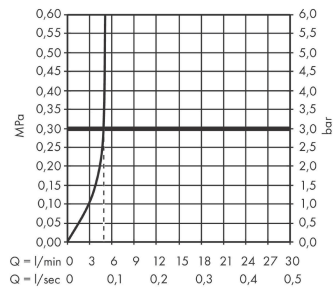

Talis M54

Single lever kitchen mixer 270, Eco, pull-out spout, 1jet

Finish: **Chrome** Article Number: **72845000**

Description

product features

- ComfortZone 270
- I-spout
- swivel range adjustable in 4 steps 60°, 110°, 150° or 360°
- laminar spray
- quick connect hose
- connection dimension: DN15
- maximum flow rate at 3 bar: 4,9 l/min
- ceramic cartridge
- connection type: G 3/8 connections
- temperature limitation adjustable
- integrated non-return valve
- suitable for continuous flow water heaters
- extension length up to 50 cm
- tap hole with Ø 35 mm required

Technology

Design awards

reddot winner 2020

Product image

Scale drawing

Talis M54
Single lever kitchen mixer 270, Eco, pull-out spout, 1jet
 Finish: **Chrome** Article Number: **72845000**

Flowchart

Talis M54
Single lever kitchen mixer 270, Eco, pull-out spout, 1jet
 Finish: **Chrome** Article Number: **72845000**