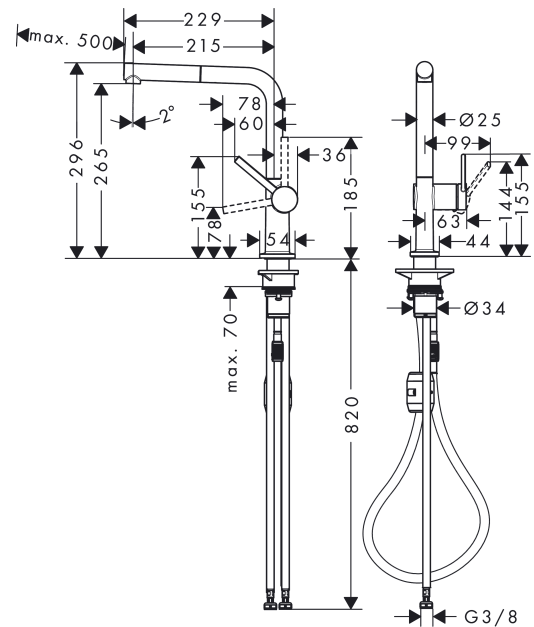

Scale drawing