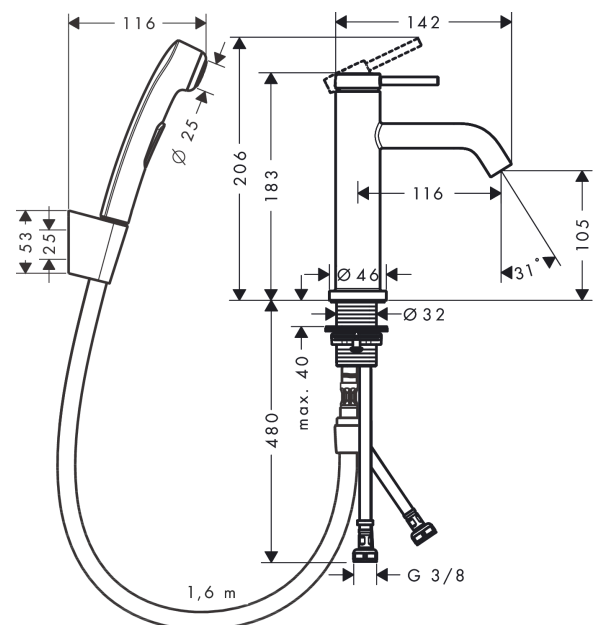

## Tecturis S

Single lever basin mixer 110 EcoSmart+ with bidette hand shower and shower hose 160 cm

Finish: **Chrome** Article Number: **73211000**

#### product features

- consists of: single lever basin mixer, bidette hand shower, shower holder, shower hose
- ComfortZone 110
- projection: 116 mm
- spout height: 105 mm
- handle variant: lever handle
- spray type: normal spray
- spray type Bidette: shower spray
- maximum flow rate at 3 bar: 5 l/min
- ceramic cartridge
- temperature limitation adjustable
- suitable for continuous flow water heaters
- push-open waste set G 1¼
- material waste set: metal
- connection type: G ¾ connections
- connection dimension: DN15
- EU taxonomy: max. 6 l/min - Substantial Contribution (SC) possible

### Scale drawing

**Tecturis S**

**Single lever basin mixer 110 EcoSmart+ with bidette hand shower and shower hose 160 cm**

Finish: **Chrome** Article Number: **73211000**

**Flowchart**