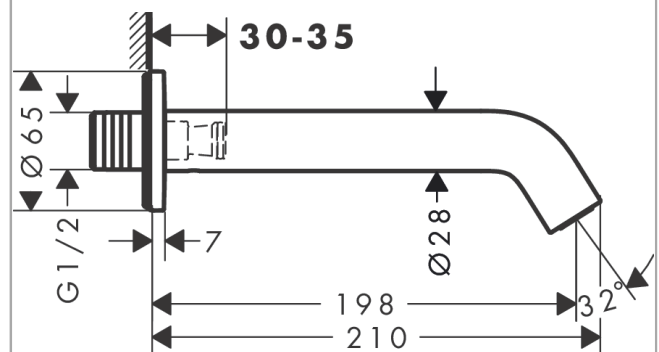

Tecturis S

Bath spout

Finish: **Brushed Bronze**

Article Number: **73411140**

Description

product features

- 1 function
- connection type: G 1/2
- with escutcheon
- projection: 198 mm
- wall-mounted
- maximum flow rate at 3 bar: 22,5 l/min
- connection dimension: DN15
- spray type: normal spray

Technology

Design awards

Product image

Scale drawing

Flowchart