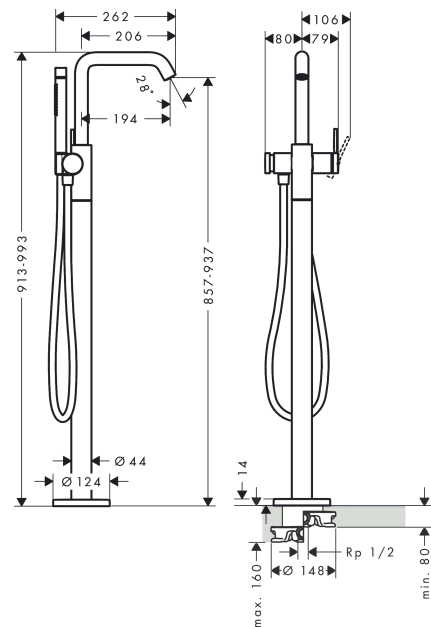

Scale drawing