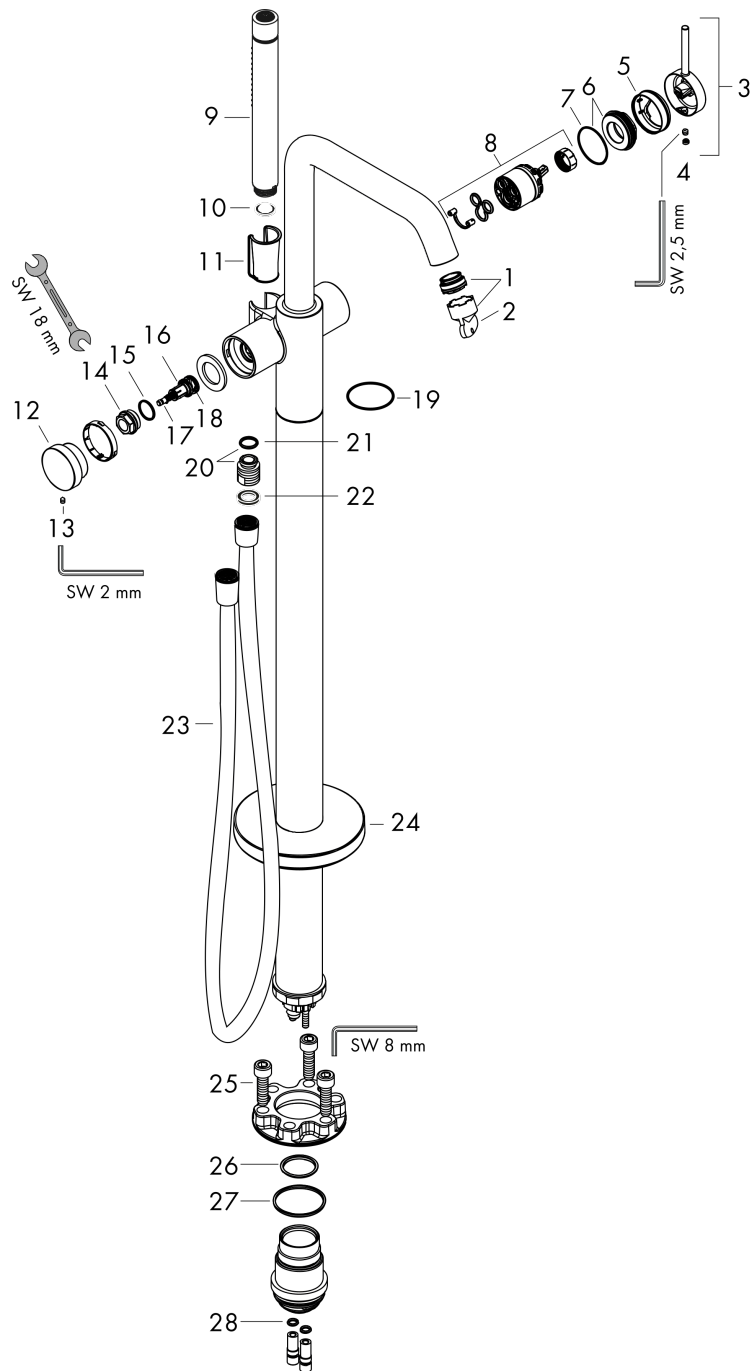

##### product features

- consists of: single lever bath mixer floor standing, baton hand shower, shower hose, shower holder
- 2 functions
- projection: 194 mm
- spray type mixer: normal spray
- spray type hand shower: Rain, RainAir
- maximum flow rate at 3 bar: 21 l/min
- flow rate for bath spout at 3 bar: 21 l/min
- flow rate of hand shower at 3 bar: 14 l/min
- ceramic cartridge
- pressure diverter Select with automatic resetting
- connection dimension: DN15
- connection type: basic set
- deck mounted installation
- min. operating pressure: 1 bar
- max. operating pressure: 10 bar

#### Scale drawing

**Tecturis S**  
**Single lever bath mixer floor-standing**  
 Finish: **Matt White** Article Number: **73440700**

**Flowchart**

**Tecturis S**

**Single lever bath mixer floor-standing**

Finish: **Matt White** Article Number: **73440700**

**Exploded Drawing**

Year of production: >10/23

#### Spare part list

Year of production: >10/23

Pos.	Description	Article Number	PC	PU
1	aerator M24x1 (38 l/min)	93965000	7	1
2	service tool	95661000	2	1
3	handle	87120700	59	1
4	screw cover	93735700	3	1
5	escutcheon	87121700	56	1
6	nut	93995000	7	1
7	O-ring 35x1,5	92114000	2	1
8	cartridge, assy	93895000	12	1
9	handshower	28532700	98	1
10	filter packing	94246000	1	1
11	guide	92858000	2	1
12	pushbutton	94369700	63	1
13	hollow set screw M4x6	97767000	1	1
14	nut	94367000	9	1
15	O-ring 17x1,5	98137000	1	1
16	selector assy	94368000	9	1
17	O-ring 12x1,5	98430000	1	1
18	O-ring 15x1,5	92118000	1	1
19	deco-ring	87860700	0	1
20	connecting thread	95392000	6	1
21	O-ring 14x2	98129000	1	1
22	seal	98058000	1	1
23	shower hose Isiflex'B 1,25 m	28272700	98	1
24	escutcheon	94038700	63	1
25	hexagon socket screw M10x35	97670000	5	1
26	O-ring 29x3	98371000	2	1
27	O-ring 44x2,5	98162000	2	1
28	O-ring 7x2	98419000	1	1
a	concealed item	10452180	98	1
b	extension set 60 mm	93882000	18	1