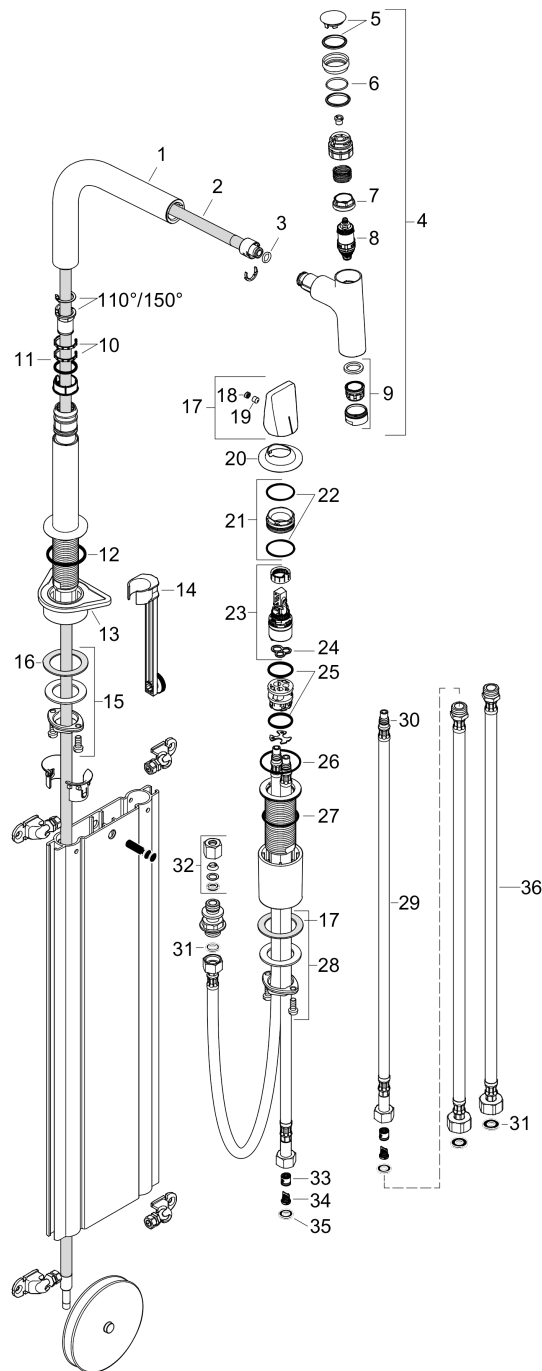

Metris Select M71

2-hole single lever kitchen mixer 200, pull-out spout, 1jet, sBox

Finish: **Stainless Steel Finish** Article Number: **73804800**

Flowchart

Metris Select M71
2-hole single lever kitchen mixer 200, pull-out spout, 1jet, sBox
 Finish: **Stainless Steel Finish** Article Number: **73804800**

Exploded Drawing

Year of production: >05/19

Metris Select M71

2-hole single lever kitchen mixer 200, pull-out spout, 1jet, sBox

Finish: **Stainless Steel Finish** Article Number: **73804800**

Spare part list

Year of production: >05/19

Pos.	Description	Article Number	PC	PU
1	spout cpl.	92583800	15	1
2	hose	93188000	15	1
3	O-ring 8x2	98112000	1	1
4	handspray	92570800	20	1
5	cover	92566000	5	1
6	O-Ring 14x1,5	98201000	1	1
7	nut	92567000	6	1
8	shut off unit	98463000	10	1
9	aerator M24x1 (15 l/min)	13913800	7	1
10	set of lever collars	98365000	3	1
11	O-ring 21x2,5	98211000	1	1
12	O-ring 38x2,5	98198000	2	1
13	support	97523000	2	1
14	extension set	43333000	99	1
15	fixing set (Ø 28)	92909000	9	1
16	lever collar	97548000	1	1
17	handle	93090800	13	1
18	screw cover	93093000	1	1
19	hollow set screw M6x6	98445000	1	1
20	escutcheon	93094800	16	1
21	nut	92627000	6	1
22	O-ring 27x1,5	92527000	4	1
23	cartridge, assy	97685000	11	1
24	seal	98865000	8	1
25	O-ring 23x2	98398000	1	1
26	O-ring 40x1,5	98464000	1	1
27	O-ring 36x2	98156000	1	1
28	fixing set (Ø 34)	95049000	5	1
29	connection hose 600 mm M8x0,75 G3/8	92629000	11	1
30	O-ring 7x1,5	98422000	1	1
31	sealing set	95581000	2	1
32	squeezing connection	96099000	3	1
33	non return valve DW 10	96456000	3	1
34	filter	92532000	3	1
35	sealing set	92533000	1	1
36	connection hose 700 mm G3/8 x G3/8	95896000	11	1