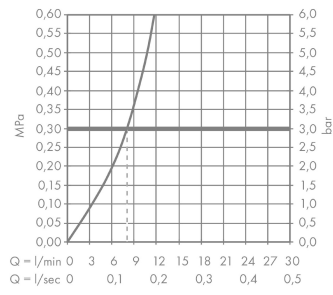

Metris Select M71

2-hole single lever kitchen mixer 200, pull-out spout, 1jet, sBox

Finish: **Stainless Steel Finish** Article Number: **73804800**

Flowchart

Metris Select M71
2-hole single lever kitchen mixer 200, pull-out spout, 1jet, sBox
 Finish: **Stainless Steel Finish** Article Number: **73804800**