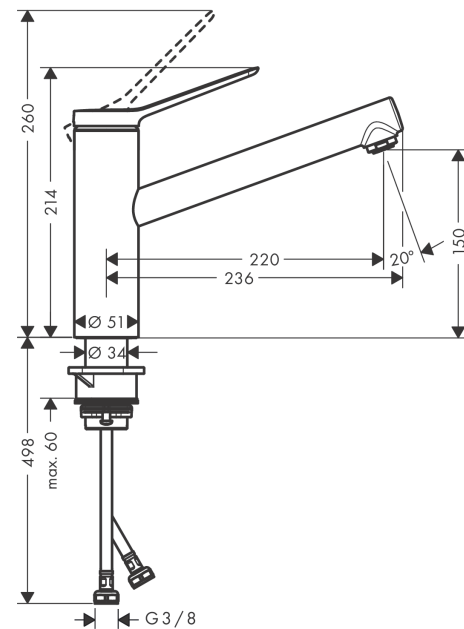

Zesis M33

Single lever kitchen mixer 150, 1jet

Finish: **Chrome** Article Number: **74802000**

Description

product features

- ComfortZone 150
- swivel range adjustable in 3 steps 60°, 110° or 360°
- normal spray
- connection dimension: DN15
- maximum flow rate at 3 bar: 4 l/min
- ceramic cartridge
- connection type: G 3/8 connections
- temperature limitation adjustable
- suitable for continuous flow water heaters

Technology

Design awards

Product image

Scale drawing

Flowchart

Zesis M33

Single lever kitchen mixer 150, 1jet

Finish: **Chrome** Article Number: **74802000**

Exploded Drawing

Year of production: >10/21

Zesis M33

Single lever kitchen mixer 150, 1jet

Finish: **Chrome** Article Number: **74802000**

Spare part list

Year of production: >10/21

Pos.	Description	Article Number	PC	PU
1	handle	94390000	10	1
2	screw cover	93735610	3	1
3	hollow set screw M5x5	98446000	1	1
4	flange	94388000	3	1
5	nut	94389000	9	1
6	O-ring 41x2	98212000	1	1
7	cartridge, assy	93895000	12	1
8	seal	95008000	3	1
9	aerator M24x1 (15 l/min)	13913000	98	1
10	adapter for cartridge	98750000	4	1
11	O-Ring 30x2	98186000	1	1
12	sealing set	98702000	3	1
13	O-Ring 36x2,5	98190000	1	1
14	support	97523000	2	1
15	fixing set (Ø 34)	95049000	5	1
16	lever collar	97548000	1	1
17	connection hose 600 mm M8x0,75 G3/8	96510000	7	1
18	O-ring 7x1,5	98422000	1	1
a	set of adapters	93395000	7	1
b	adapter for handle	94875000	2	1