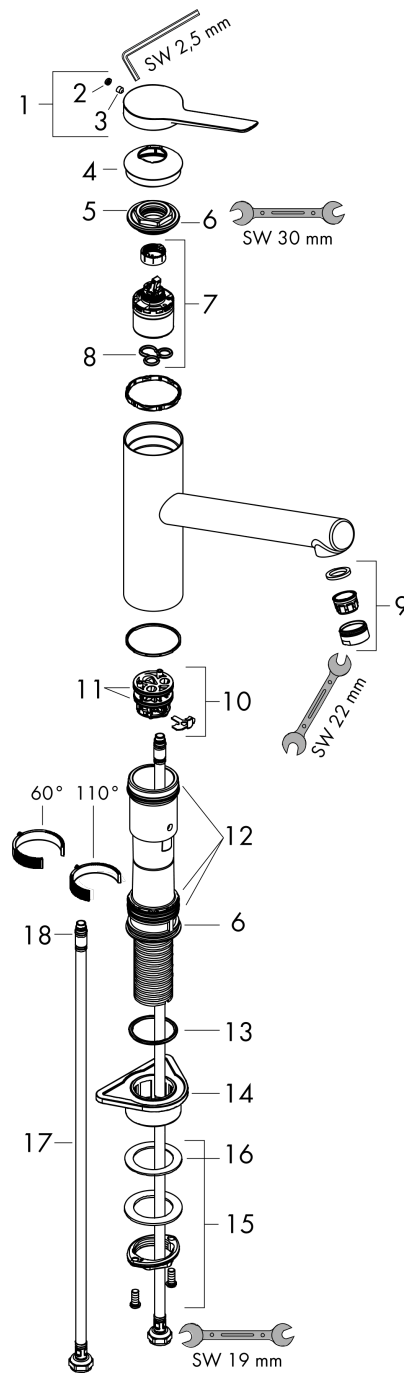

Zesis M33

Single lever kitchen mixer 150, 1jet

Finish: **Chrome** Article Number: **74802000**

Description

product features

- ComfortZone 150
- swivel range adjustable in 3 steps 60°, 110° or 360°
- normal spray
- connection dimension: DN15
- maximum flow rate at 3 bar: 4 l/min
- ceramic cartridge
- connection type: G 3/8 connections
- temperature limitation adjustable
- suitable for continuous flow water heaters

Technology

Design awards

Product image

Scale drawing

Flowchart

Zesis M33

Single lever kitchen mixer 150, 1jet

Finish: **Chrome** Article Number: **74802000**

Exploded Drawing

Year of production: >10/21

Zesis M33

Single lever kitchen mixer 150, 1jet

Finish: **Chrome** Article Number: **74802000**

Spare part list

Year of production: >10/21

Pos.	Description	Article Number	PC	PU
1	handle	94390000	10	1
2	screw cover	93735610	3	1
3	hollow set screw M5x5	98446000	1	1
4	flange	94388000	3	1
5	nut	94389000	9	1
6	O-ring 41x2	98212000	1	1
7	cartridge, assy	93895000	12	1
8	seal	95008000	3	1
9	aerator M24x1 (15 l/min)	13913000	98	1
10	adapter for cartridge	98750000	4	1
11	O-Ring 30x2	98186000	1	1
12	sealing set	98702000	3	1
13	O-Ring 36x2,5	98190000	1	1
14	support	97523000	2	1
15	fixing set (Ø 34)	95049000	5	1
16	lever collar	97548000	1	1
17	connection hose 600 mm M8x0,75 G3/8	96510000	7	1
18	O-ring 7x1,5	98422000	1	1
a	set of adapters	93395000	7	1
b	adapter for handle	94875000	2	1