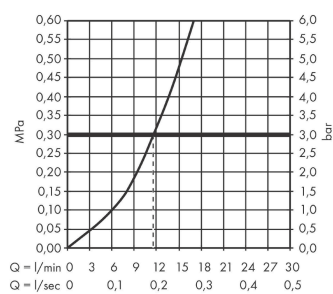

Zesis M33

Single lever kitchen mixer 150, 1jet

Finish: **Chrome** Article Number: **74802000**

Description

product features

- ComfortZone 150
- swivel range adjustable in 3 steps 60°, 110° or 360°
- normal spray
- connection dimension: DN15
- maximum flow rate at 3 bar: 4 l/min
- ceramic cartridge
- connection type: G 3/8 connections
- temperature limitation adjustable
- suitable for continuous flow water heaters

Technology

Design awards

Product image

Scale drawing

Flowchart