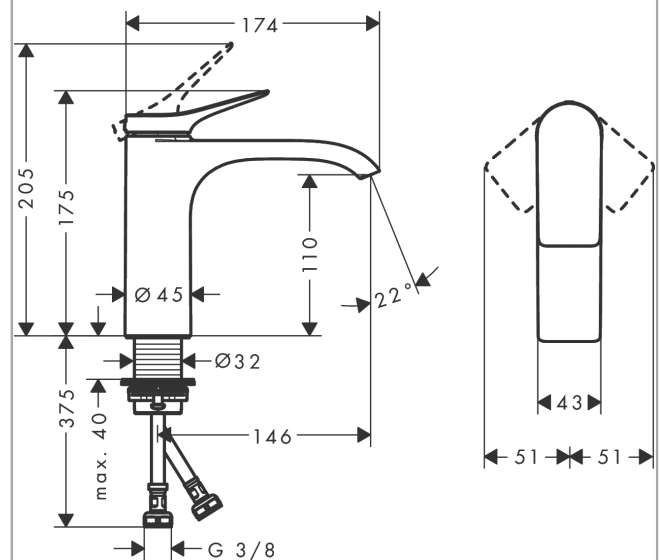

##### product features

- ComfortZone 110
- projection: 146 mm
- spout height: 110 mm
- spray type: WaterfallStream
- maximum flow rate at 3 bar: 5 l/min
- ceramic cartridge
- temperature limitation adjustable
- suitable for continuous flow water heaters
- connection type: G 3/8 connections
- connection dimension: DN15

#### Scale drawing