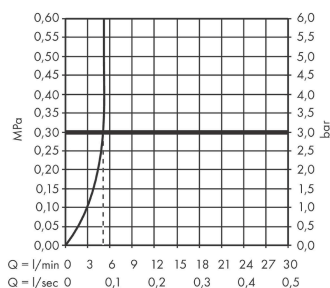

Vivenis

Single lever basin mixer 110 without waste set

Finish: **Chrome** Article Number: **75022000**

Description

product features

- ComfortZone 110
- projection: 146 mm
- spout height: 110 mm
- spray type: WaterfallStream
- maximum flow rate at 3 bar: 5 l/min
- ceramic cartridge
- temperature limitation adjustable
- suitable for continuous flow water heaters
- connection type: G 3/8 connections
- connection dimension: DN15

Technology

Design awards

reddot winner 2021

Product image

Scale drawing

Flowchart