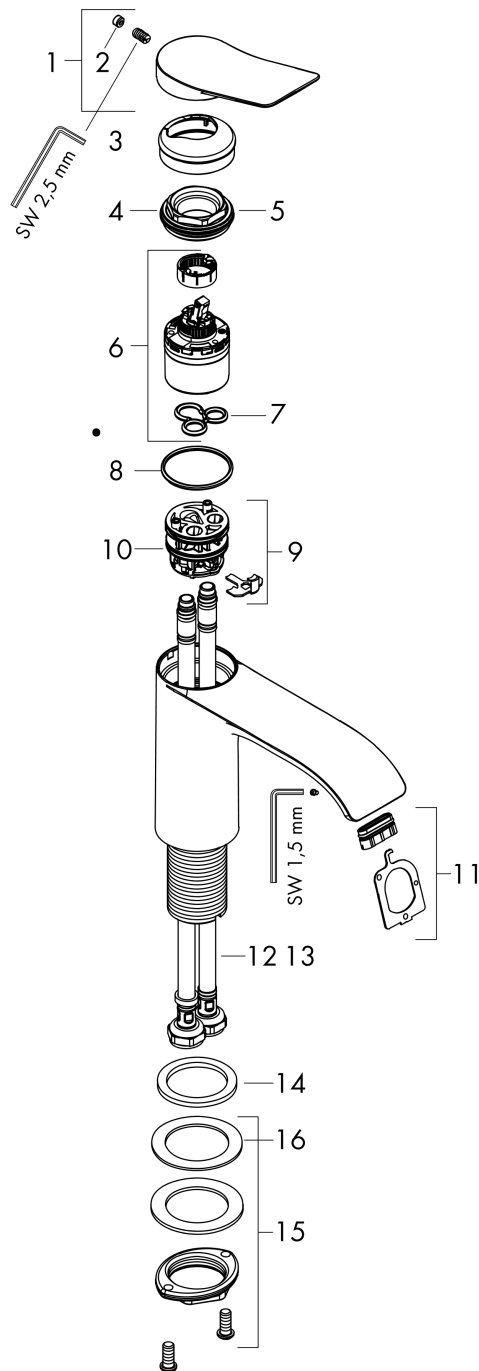

##### product features

- ComfortZone 110
- projection: 146 mm
- spout height: 110 mm
- spray type: WaterfallStream
- maximum flow rate at 3 bar: 5 l/min
- ceramic cartridge
- temperature limitation adjustable
- suitable for continuous flow water heaters
- connection type: G 3/8 connections
- connection dimension: DN15

#### Scale drawing

#### Flowchart

**Vivenis**  
**Single lever basin mixer 110 without waste set**  
 Finish: **Chrome** Article Number: **75022000**

**Exploded Drawing**

Year of production: >06/21

#### Spare part list

Year of production: >06/21

Pos.	Description	Article Number	PC	PU
1	handle	94277000	11	1
2	screw cover	93735460	3	1
3	escutcheon	94027000	7	1
4	nut	93995000	7	1
5	O-ring 35x1,5	92114000	2	1
6	cartridge, assy	93897000	12	1
7	seal	95008000	3	1
8	O-ring 35x2	92604000	2	1
9	adapter for cartridge	98750000	4	1
10	O-Ring 30x2	98186000	1	1
11	spray former	94275000	9	1
12	connection hose 450 mm M8x0,75 G3/8	97206000	8	1
13	O-ring 6,6x1,6	93019000	1	1
14	flat seal	98749000	2	1
15	fixing set (Ø 32)	13961000	7	1
16	lever collar	97548000	1	1
a	fixation extension 35 mm	13898000	12	1