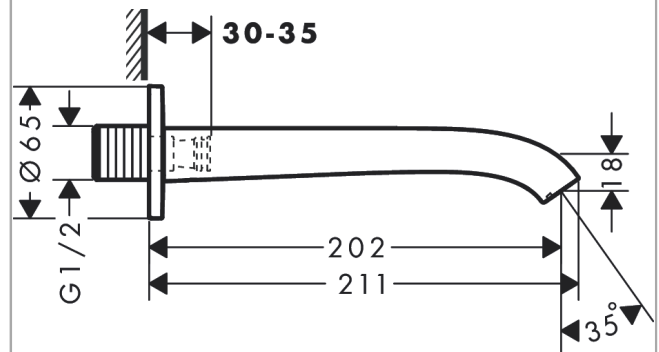

Scale drawing