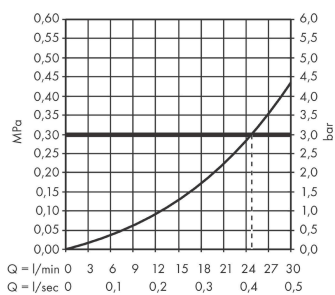

Flowchart

The consumption was measured in combination with the appropriate fittings (thermostat/mixer/ in-wall valve) to reflect actual application in practice.