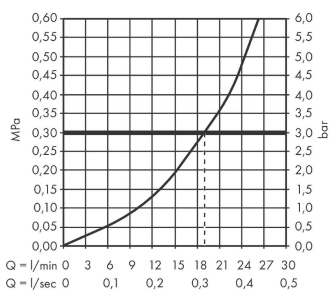

Finoris

Bath spout

Surfaces: **Chrome** Article Number: **76410000**

Description

product features

- connection type: G 1/2
- with escutcheon
- projection 174 mm
- wall-mounted
- maximum flow rate at 3 bar: 20,3 l/min
- spray type: normal spray

Technology

Product image

Scale drawing

Flowchart

The consumption was measured in combination with the appropriate fittings (thermostat/mixer/ in-wall valve) to reflect actual application in practice.