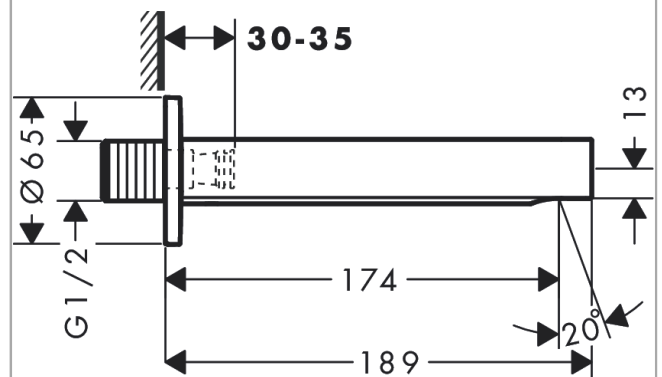

Finoris

Bath spout

Surfaces: **Chrome** Article Number: **76410000**

Description

product features

- connection type: G 1/2
- with escutcheon
- projection 174 mm
- wall-mounted
- maximum flow rate at 3 bar: 20,3 l/min
- spray type: normal spray

Technology

Product image

Scale drawing

Flowchart

The consumption was measured in combination with the appropriate fittings (thermostat/mixer/ in-wall valve) to reflect actual application in practice.