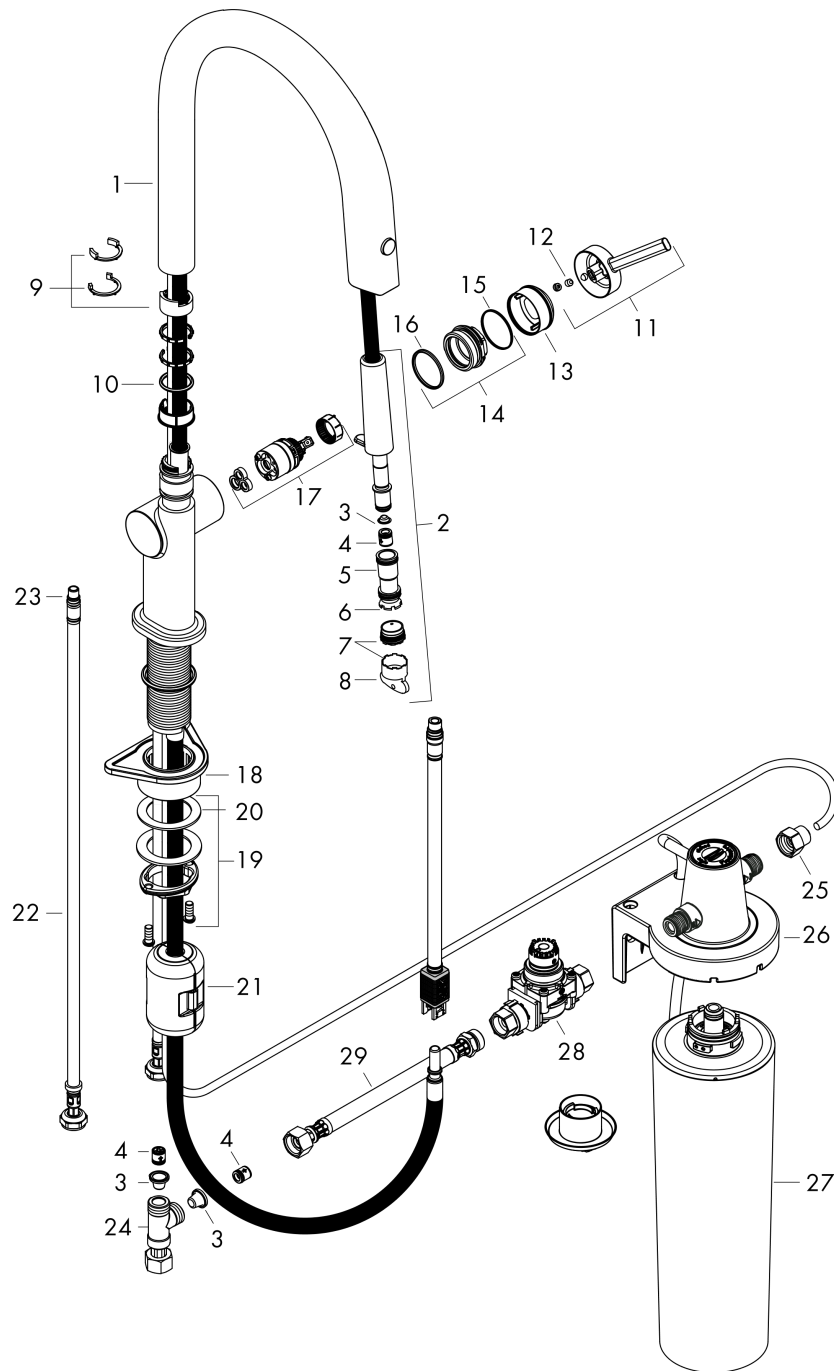

Aqittura M91

FilterSystem 210, pull-out spout, 1jet

Surfaces: **Chrome** Article Number: **76803000**

Exploded Drawing

Year of production: >06/22

Aqittura M91

FilterSystem 210, pull-out spout, 1jet

Surfaces: **Chrome** Article Number: **76803000**

Spare part list

Year of production: >06/22

Pos.	Description	Article Number	Price	PU
1	spout cpl.	94713000	€ 100,44	1
2	handspray	94512000	€ 44,63	1
3	filter	98516000	€ 5,24	1
4	non return valve DW 10	96456000	€ 8,45	1
5	O-ring 13x1,5	98475000	€ 3,21	1
6	O-Ring 12x2,5	98230000	€ 3,21	1
7	spray former	93748000	€ 22,37	1
8	service tool	93750000	€ 8,45	1
9	set of locating rings (110° / 150°)	94513000	€ 57,12	1
10	O-ring 21x2,5	98211000	€ 3,21	1
11	handle	93736000	€ 35,94	1
12	hollow set screw M5x5	98446000	€ 3,21	1
13	flange	93737000	€ 35,94	1
14	nut	93738000	€ 44,63	1
15	O-ring 29x2	98391000	€ 3,21	1
16	O-ring 30x1,5	98433000	€ 3,21	1
17	cartridge, assy	93740000	€ 86,16	1
18	support	97523000	€ 5,24	1
19	fixing set (Ø 34)	95049000	€ 13,92	1
20	lever collar	97548000	€ 3,21	1
21	weight	92500000	€ 35,94	1
22	connection hose 900 mm M8x0,75 G3/8	93746000	€ 35,94	1
23	O-ring 6,6x1,6	93019000	€ 3,21	1
24	T-piece	94707000	€ 124,95	1
25	set of adapters	94710000	€ 44,63	1
26	support element	94709000	€ 124,95	1
27	-	76828000	-	1
28	pressure reducer	94708000	€ 162,08	1
29	connection hose 700 mm G3/8 x G3/8	95896000	€ 57,12	1