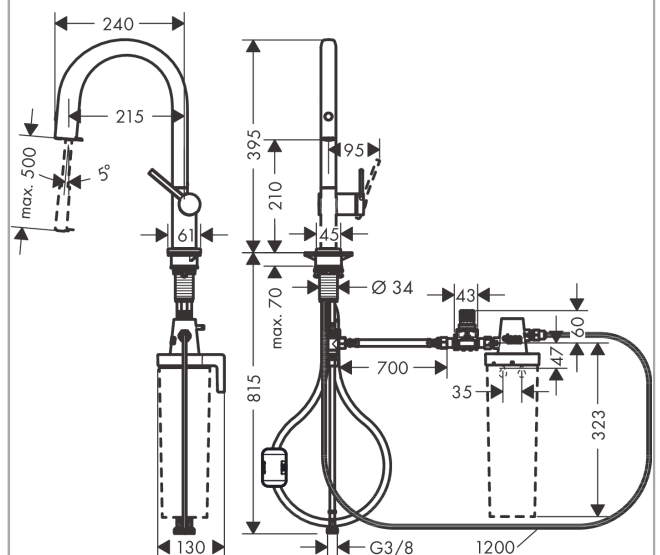

Aqittura M91

FilterSystem 210, pull-out spout, 1jet

Surfaces: **Chrome** Article Number: **76803000**

Description

product features

- consists of: single lever kitchen mixer, filterhead
- ComfortZone 210
- swivel range adjustable in 3 steps 60°, 110° or 150°
- laminar spray
- quick connect hose
- maximum flow rate at 3 bar: 6,5 l/min
- ceramic cartridge
- connection type: G 3/8 connections
- integrated non-return valve
- suitable for continuous flow water heaters
- extension length up to 50 cm
- tap hole with Ø 35 mm required
- separate water supply for filtered and unfiltered water
- filtered still drinking water via push button at the spout
- filter connection: G 3/8 input and output
- maximum withdrawal quantity (filtered water): 1,8 l/min

Technology

Design awards

Product image

Scale drawing

Aqittura M91

FilterSystem 210, pull-out spout, 1jet

Surfaces: **Chrome** Article Number: **76803000**

Exploded Drawing