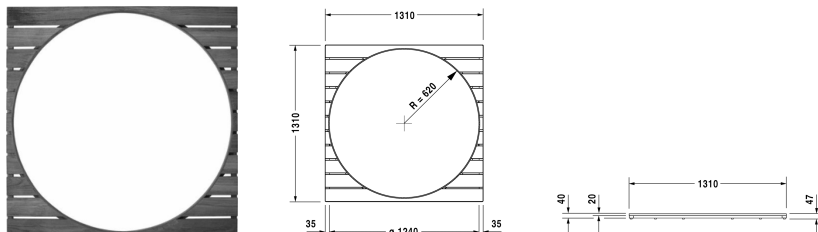

Accessories **Деревянная решетка** # 790851

Деревянная решетка	Размеры	Вес	Номер заказа
тик (нат.шпон), для ванны Blue Moon 1400 x 1400 мм			
Цвета			
Вариант			

All drawings contain the necessary measurements which are subject to standard tolerances. They are stated in mm and are non-binding. Exact measurements, in particular for customised installation scenarios, can only be taken from the finished ceramic piece.