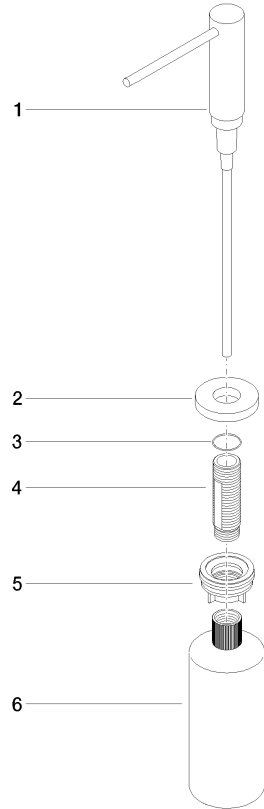

82 434 970

- 124 mm projection
- 500 ml bottle
- can be filled from the top
- rotating pump head
- height 124 mm
- rosette Ø 55 mm
- hole diameter 25 mm

Fits: TARA, SERIES-VARIOUS

	Chrome	82 434 970-00
	Brushed Platinum	82 434 970-06
	Platinum	82 434 970-08
	Durabrace (23kt Gold)	82 434 970-09
	Matte White	82 434 970-10
	Brushed Durabrace (23kt Gold)	82 434 970-28
	Matte Black	82 434 970-33
	Brushed Chrome	82 434 970-93
	Brushed Dark Platinum	82 434 970-99

82 434 970

mm [inches]

82 434 970

Parts for other finishes can be found here: [Brushed](#)  
[Platinum](#)

### Spare parts list

No.	Item Number	Name	Quantity used	Delivery time
1	90 10 10 538 00-00	dispenser	1	10
3	09 14 10 151 90	seal	1	2
4	08 10 10 527 90	holder	1	2
5	05 23 10 001 00 90	fixing set	1	2
6	08 10 10 603 90	Bottle for integrated dispenser 500ml	1	10