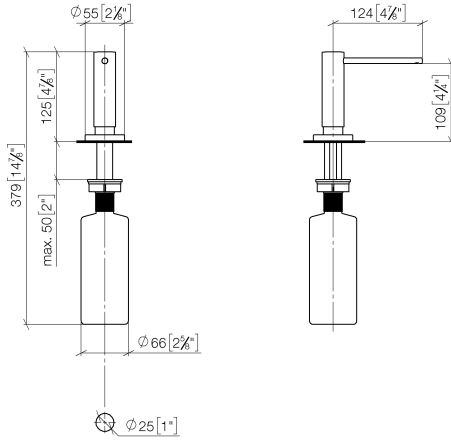

82 434 970

- 124 mm projection
- 500 ml bottle
- can be filled from the top
- rotating pump head
- height 124 mm
- rosette Ø 55 mm
- hole diameter 25 mm

Fits: TARA, SERIES-VARIOUS

	Chrome	82 434 970-00
	Brushed Platinum	82 434 970-06
	Platinum	82 434 970-08
	Durabrace (23kt Gold)	82 434 970-09
	Matte White	82 434 970-10
	Brushed Durabrace (23kt Gold)	82 434 970-28
	Matte Black	82 434 970-33
	Brushed Chrome	82 434 970-93
	Brushed Dark Platinum	82 434 970-99

82 434 970

mm [inches]

82 434 970

Parts for other finishes can be found here: [Brushed](#)  
[Platinum](#)

### Spare parts list

No.	Item Number	Name	Quantity used	Delivery time
1	90 10 10 538 00-00	dispenser	1	10
3	09 14 10 151 90	seal	1	2
4	08 10 10 527 90	holder	1	2
5	05 23 10 001 00 90	fixing set	1	2
6	08 10 10 603 90	Bottle for integrated dispenser 500ml	1	10