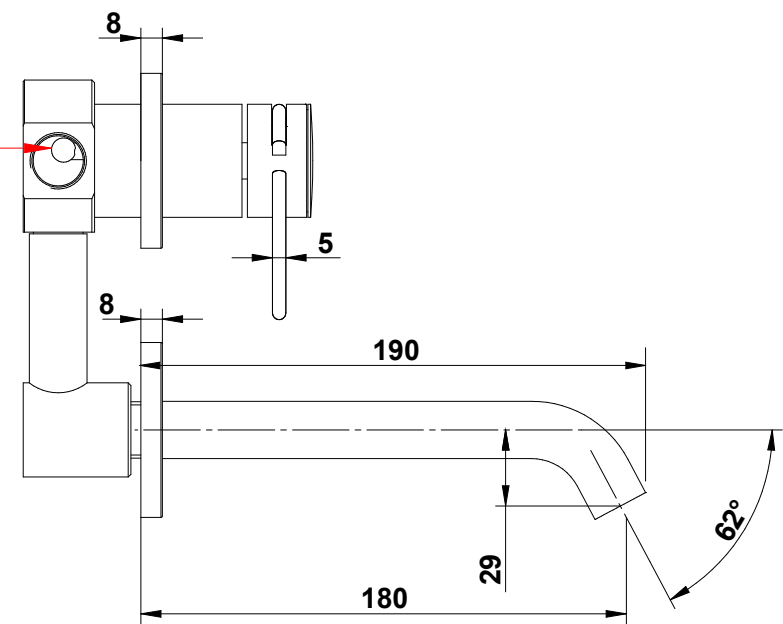

IN 1/2"G.  
HOT

IN 1/2"G.  
COLD

Cod.82540

LINEA

© Copyright of Mario Bongioi s.

Miscelatore lavabo incasso con bocca  
completo di connessione incasso

Built-in basin mixer with spout  
complete with built-in connections