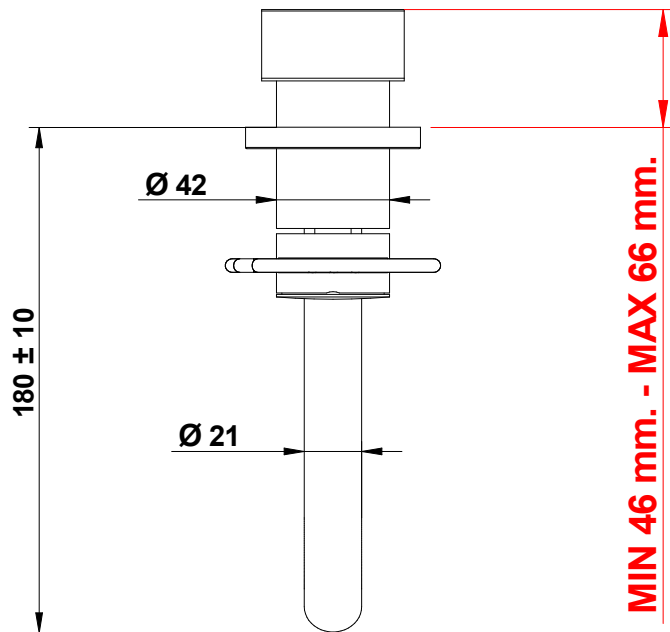

IN 1/2"G.  
HOT

IN 1/2"G.  
COLD

Cod.82540

LINEA

© Copyright of Mario Bongioi s.

Miscelatore lavabo incasso con bocca  
completo di connessione incasso

Built-in basin mixer with spout  
complete with built-in connections