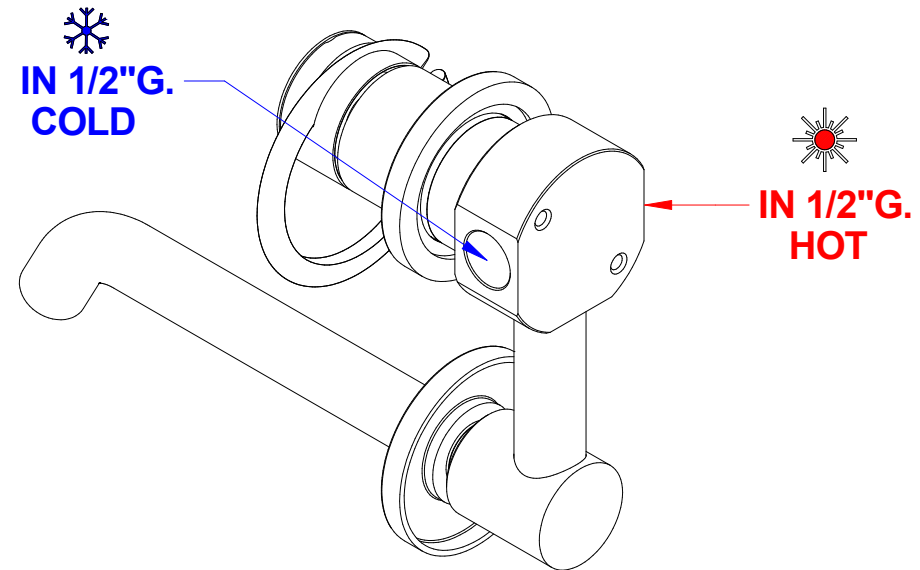

IN 1/2"G.  
HOT

IN 1/2"G.  
COLD

Cod.82540

LINEA

© Copyright of Mario Bongioi s.

Miscelatore lavabo incasso con bocca  
completo di connessione incasso

Built-in basin mixer with spout  
complete with built-in connections