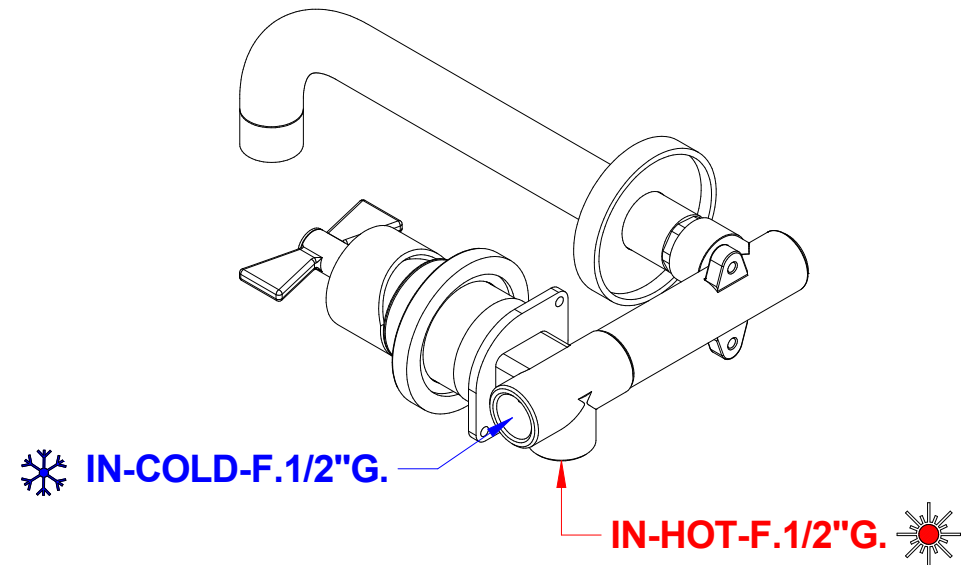

IN-HOT-F.1/2"G.

**Cod. 86538/1A-2A**

**Miscelatore lavabo incasso  
completo di connessione  
con bocca da 160-220mm.**

**Built-in basin mixer with  
160-220mms. spout  
complete with built-in connection.**