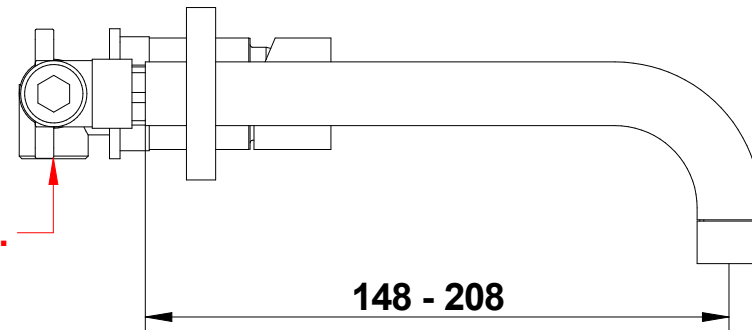

IN-HOT-F.1/2"G.

**Cod. 86538/1A-2A**

**Miscelatore lavabo incasso  
completo di connessione  
con bocca da 160-220mm.**

**Built-in basin mixer with  
160-220mms. spout  
complete with built-in connection.**