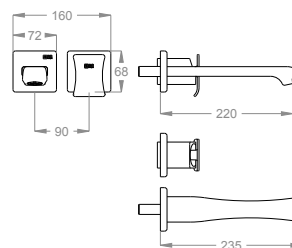

External part for wall-mounted built-in basin mixer, 235 mm long, center distance 220 mm long.

Available finishings

Chrome

10.00
Chrome

Black to White

28.00
Burning Black

36.00
Dark Graphite

38.00
Warm Grey