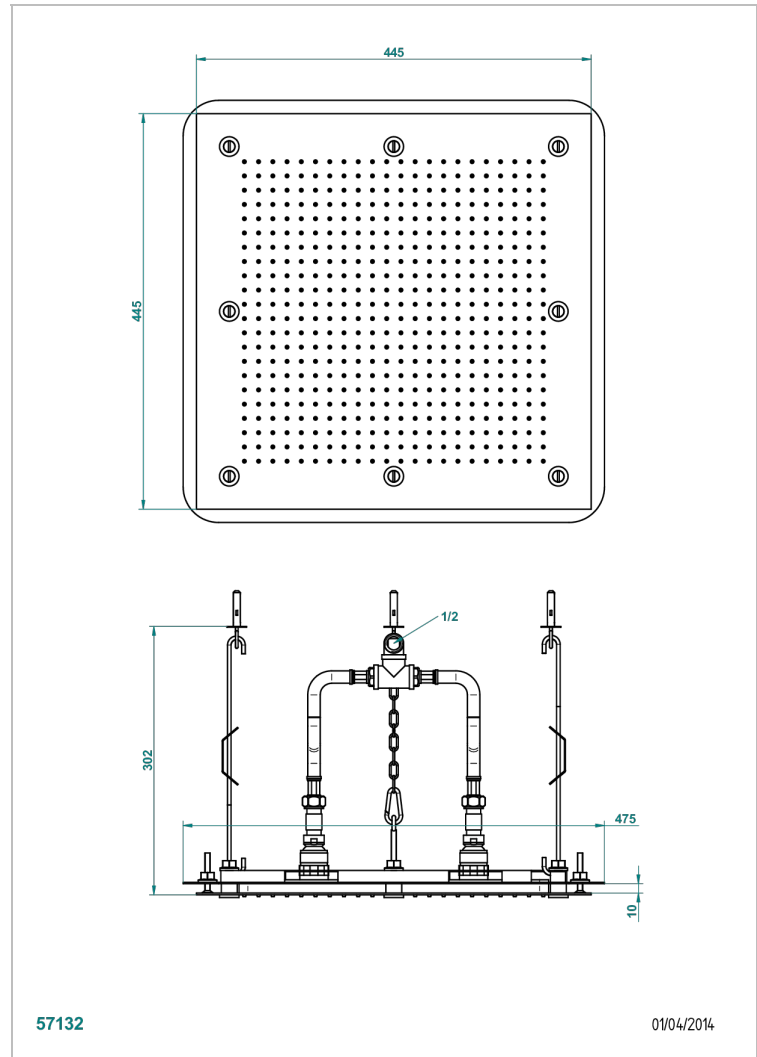

# AMBOISE MALACHITE

A1J-487/W

Metal sky shower, 454 x 454 mm, Easyclean system - WRAS approved

## CHARACTERISTIC

- WRAS : 1703349