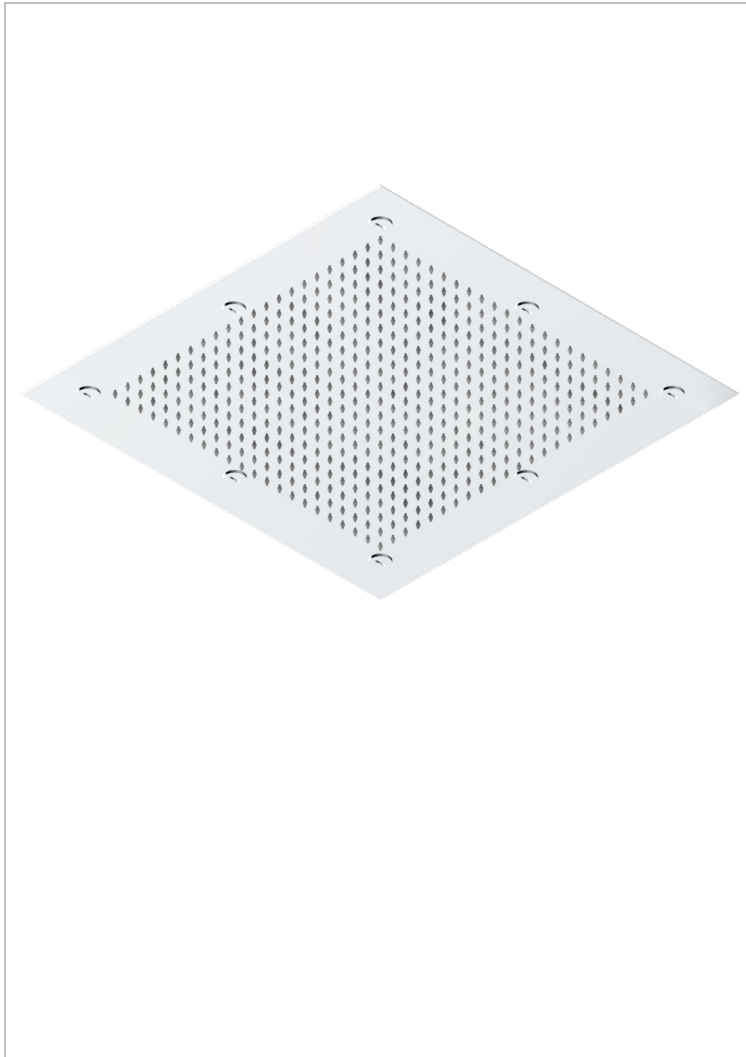

# AMBOISE MALACHITE

A1J-487/W

Metal sky shower, 454 x 454 mm, Easyclean system - WRAS approved

## CHARACTERISTIC

- WRAS : 1703349