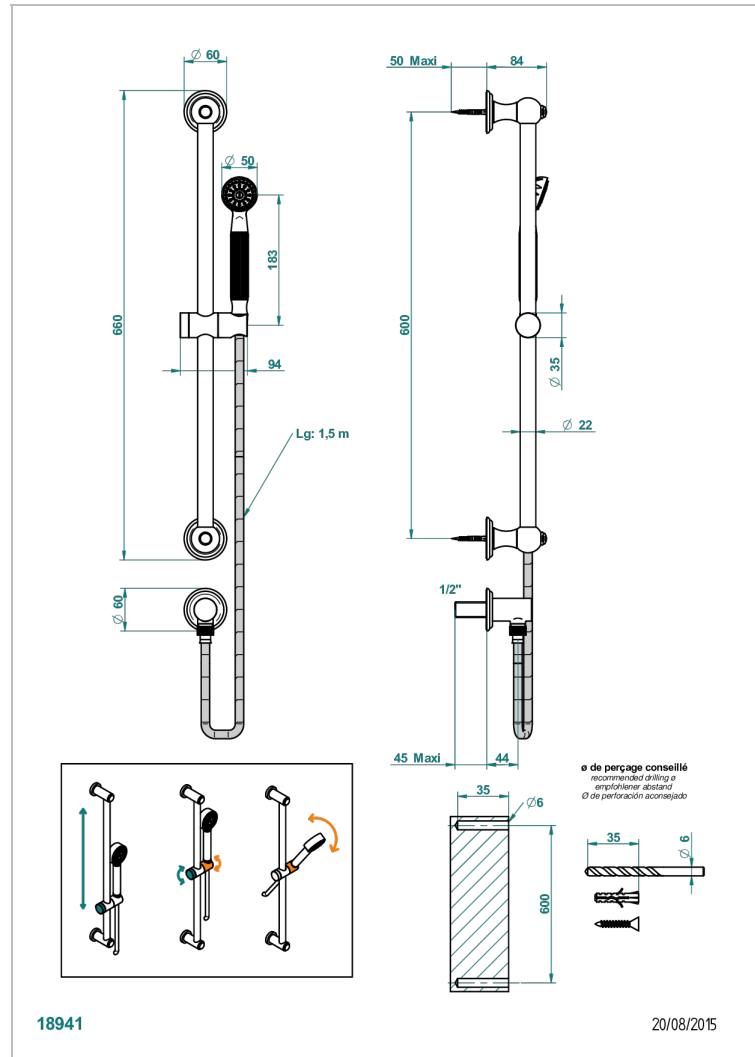

AMBOISE MALACHITE

A1J-58

Wall mounted stylised handshower, 60 cm slidebar, hose, hook and elbow

CHARACTERISTIC

- Amboise Malachite
- Wall mounted stylised handshower, 60 cm slidebar, hose, hook and elbow

TECHNICAL SPECS

- Recommandé : 3 bars (max. 5 bars) - Advised : 43,5 psi (max. 72 psi)
- 9,5 l/min à 3 bars (2.5 gpm at 43.5 psi)

AVAILABLE FINITIONS

Antique nickel - H28
Blush PVD - H62
Brass color PVD - H49
Brown bronze color PVD - F33
Gold color PVD - H52
Graphite PVD - H64