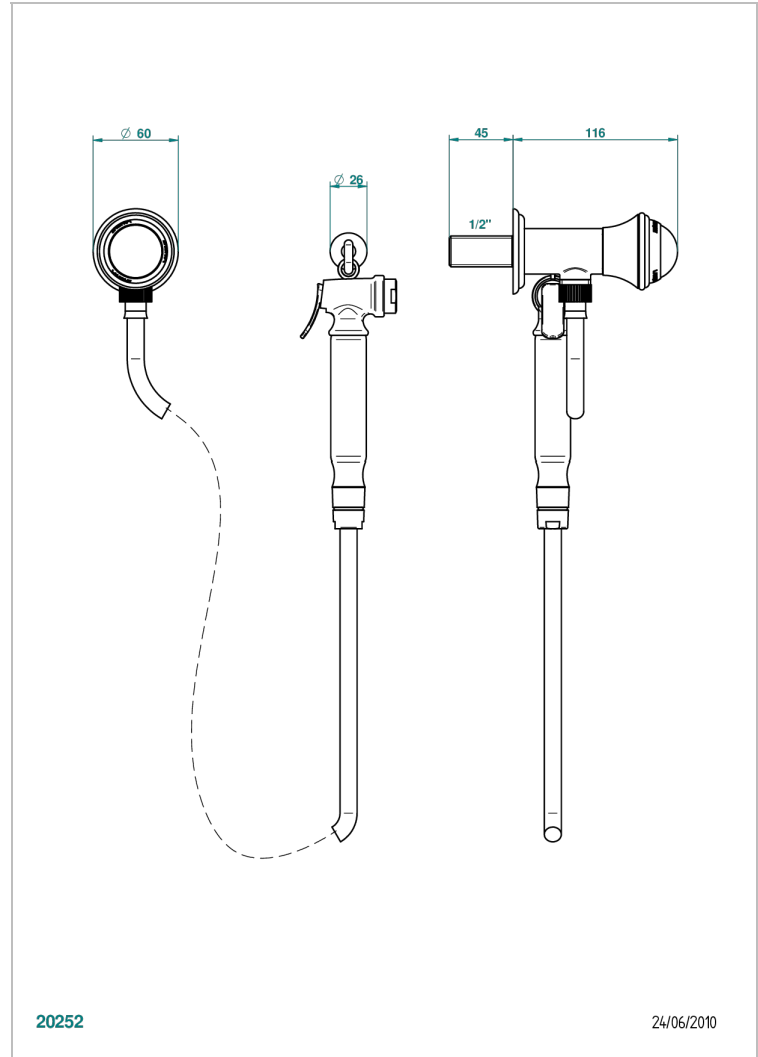

Wc douche set including: valve, trigger spray, reinforced hose (1.25m) and hook

20252

24/06/2010

CHARACTERISTIC

- ACS : 19 ACC LY 406

TECHNICAL SPECS

- Recommandé : 3 bars (max. 5 bars) - Advised : 43,5 psi (max. 72 psi)
- 9,5 l/min à 3 bars (2.5 gpm at 43.5 psi)

STANDARDS

AVAILABLE FINITIONS

- Matt nickel (color finish) - C01
- Polished chrome (color finish) - A02
- Polished chrome / Polished gold (color finish) - G02
- Polished gold (color finish) - F01
- Polished nickel - B01
- Soft gold - F30