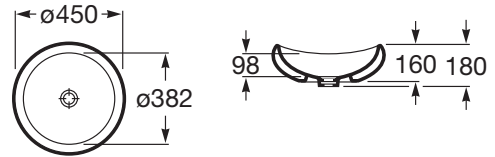

URBI

Over countertop vitreous china basin

DIMENSIONS

Length	450 mm
Width	450 mm
Height	180 mm

COLOURS AND FINISHES

00 White

PRICE (VAT INCLUDED)

£398.23

TECHNICAL DRAWINGS

FEATURES

Bowl position: Central

Installation type: Bowl / On countertop

Long Description: URBI-1 COUNTERTOP WASH BASIN, 45 CM DIAM.

ACC.

Material: Vitreous china

Publication Status

Shape: Round

Taphole configuration: No tapholes

Trap: Not included

Waste: Not included

COMPATIBLE WITH

Base unit for two over countertop basins

851007...

Base unit for over countertop right hand basin