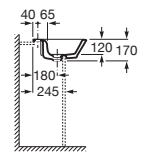

THE GAP ORIGINAL

Semi-recessed vitreous china basin

DIMENSIONS

Length	560 mm
Width	400 mm
Height	170 mm

COLOURS AND FINISHES

00 White

PRICE (VAT INCLUDED)

£249.36

TECHNICAL DRAWINGS

FEATURES

Bowl position: Central

Installation type: Semi-recessed

Long Description: SEMIRECESS. WASH-BASIN 56 THE GAP COMPLET

B+ACC

Material: Vitreous china

Publication Status

Recommended for public spaces

Shape: Square

Taphole configuration: 1 prepunched, 1 taphole, 1 prepunched

Trap: Not included

Waste: Not included

COMPATIBLE WITH

1 1/4" waste for basin / bidet
with overflow and automatic
plug