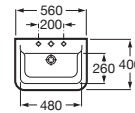

THE GAP ORIGINAL

Semi-recessed vitreous china basin

DIMENSIONS

Length	560 mm
Width	400 mm
Height	170 mm

COLOURS AND FINISHES

00 White

PRICE (VAT INCLUDED)

£249.36

TECHNICAL DRAWINGS

FEATURES

Bowl position: Central

Installation type: Semi-recessed

Long Description: SEMIRECESS. WASH-BASIN 56 THE GAP COMPLET

B+ACC

Material: Vitreous china

Publication Status

Recommended for public spaces

Shape: Square

Taphole configuration: 1 prepunched, 1 taphole, 1 prepunched

Trap: Not included

Waste: Not included

COMPATIBLE WITH

1 1/4" waste for basin / bidet
with overflow and automatic
plug