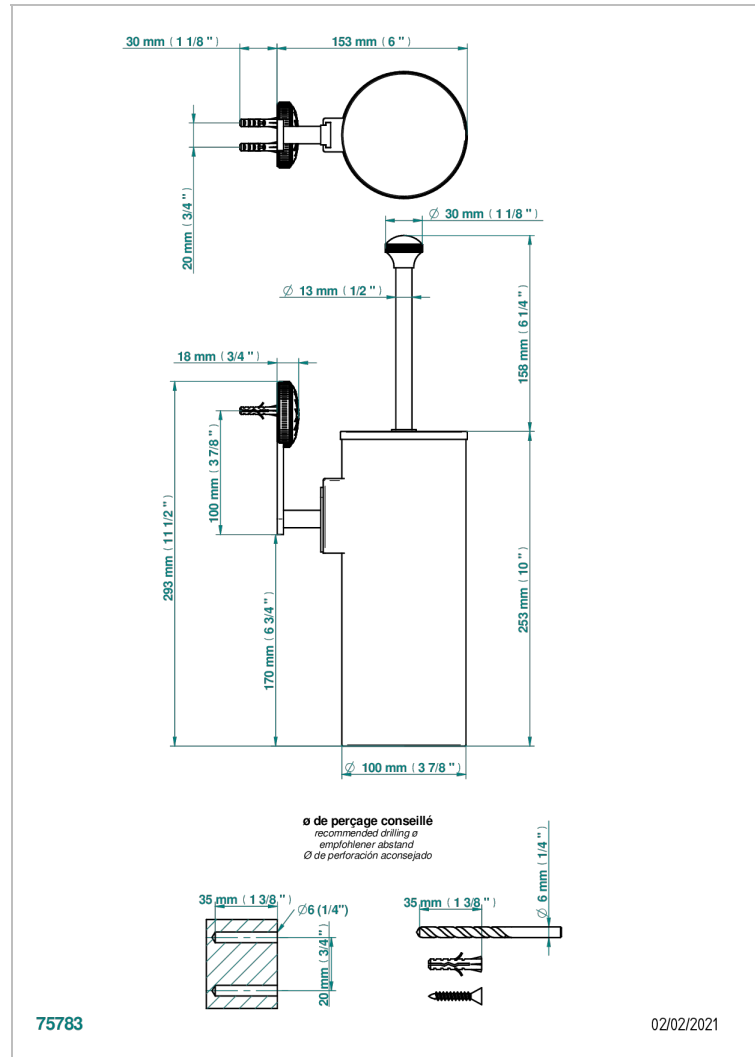

HIRONDELLES - PLATINUM STAMPED

A4K-4720C

Wall mounted WC brush with cover and metal holder

CHARACTERISTIC

- Hirondelles - Platinum stamped
- Wall mounted WC brush with cover and metal holder

AVAILABLE FINITIONS