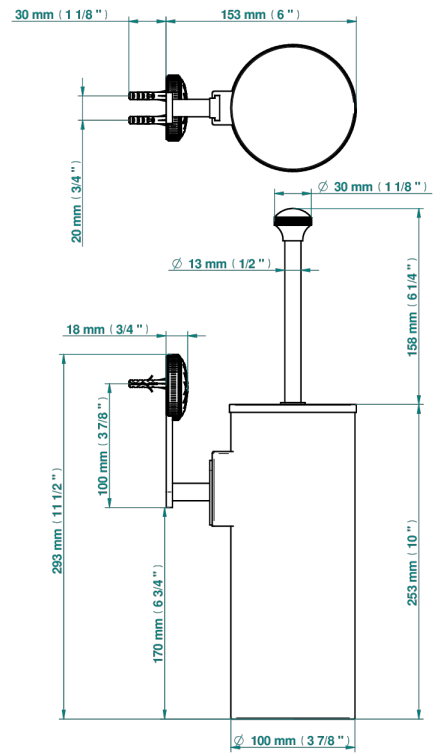

HIRONDELLES - GOLD STAMPED

A4L-4720C

Wall mounted WC brush with cover and metal holder

75786

02/02/2021

CHARACTERISTIC

- Hirondelles - Gold stamped
- Wall mounted WC brush with cover and metal holder

AVAILABLE FINITIONS

Antique nickel - H28
Blush PVD - H62
Brass color PVD - H49
Brown bronze color PVD - F33
Gold color PVD - H52
Graphite PVD - H64

Lacquered antique silver (coated) - H03
Lacquered light bronze - D01
Matt Umber PVD - H67
Matt blush PVD - H60
Matt brass color PVD - H50
Matt brown bronze color PVD - F34

Matt chrome - C02
Matt gold - F07
Matt gold color PVD - H53
Matt graphite PVD - H65
Matt nickel (color finish) - C01
Matt nickel color PVD - H56

Nickel color PVD - H55
Polished chrome (color finish) - A02
Polished gold (color finish) - F01
Polished nickel - B01
Soft gold - F30
Soft matt gold - F31

Umber PVD - H66
Varnished matt antique red copper (color finish) - H07