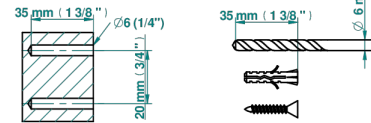

HIRONDELLES - GOLD STAMPED

A4L-4720C

Wall mounted WC brush with cover and metal holder

75786

02/02/2021

CHARACTERISTIC

- Hirondelles - Gold stamped
- Wall mounted WC brush with cover and metal holder

AVAILABLE FINITIONS

Antique nickel - H28
Blush PVD - H62
Brass color PVD - H49
Brown bronze color PVD - F33
Gold color PVD - H52
Graphite PVD - H64

Lacquered antique silver (coated) - H03
Lacquered light bronze - D01
Matt Umber PVD - H67
Matt blush PVD - H60
Matt brass color PVD - H50
Matt brown bronze color PVD - F34

Matt chrome - C02
Matt gold - F07
Matt gold color PVD - H53
Matt graphite PVD - H65
Matt nickel (color finish) - C01
Matt nickel color PVD - H56

Nickel color PVD - H55
Polished chrome (color finish) - A02
Polished gold (color finish) - F01
Polished nickel - B01
Soft gold - F30
Soft matt gold - F31

Umber PVD - H66
Varnished matt antique red copper (color finish) - H07