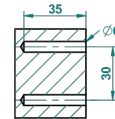

40774

12/01/2016

CHARACTERISTIC

- Jaipur metal
- Wall mounted WC brush with cover and metal holder

AVAILABLE FINITIONS

Antique nickel - H28
Blush PVD - H62
Brass color PVD - H49
Brown bronze color PVD - F33
Gold color PVD - H52
Graphite PVD - H64

Lacquered antique silver (coated) - H03
Lacquered light bronze - D01
Matt Umber PVD - H67
Matt blush PVD - H60
Matt brass color PVD - H50
Matt brown bronze color PVD - F34

Matt chrome - C02
Matt gold - F07
Matt gold color PVD - H53
Matt graphite PVD - H65
Matt nickel (color finish) - C01
Matt nickel color PVD - H56

Nickel color PVD - H55
Polished chrome (color finish) - A02
Polished chrome / Polished gold (color finish) - G02
Polished gold (color finish) - F01
Polished nickel - B01
Soft gold - F30

Soft matt gold - F31
Umber PVD - H66
Varnished matt antique red copper (color finish) - H07