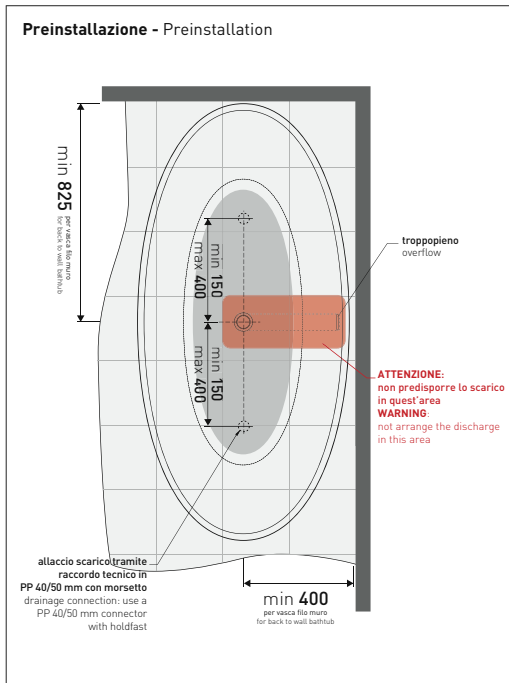

AP165V App 165

Bath-tub 164 cm in Pietraluce - drain cover matching color the bathtub (drainage system art. SIFMW included)

• WITH OVERFLOW

Complements: **Line taps bath-tub: ONE - NOKÉ - SI - FOLD - X1**
Line accessories: TWO - HOOP - NOKÉ - FOLD

Package dim. 193 x 102 x 76 cm | Weight 150 kg | Pz. Pallet n° 1

UNI EN 14516 - CL1 Dop-No14516

vista zenitale / zenital view

Capacità Max / Max Capacity 235 L.
 Peso Netto / Net Weight 150 Kg.

vista frontale / frontal view

sezione laterale / section

vista laterale / lateral view

sezione longitudinale / section

sizes in mm

PIETRALUCE: glossy finish

white black marine blue red beige sand grey

matt finish

milky white carbone argilla cenere