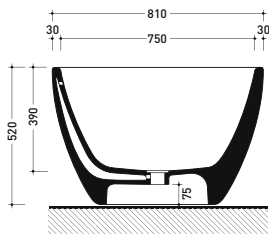

AP165V App 165

Bath-tub 164 cm in Pietraluce - drain cover matching color the bathtub (drainage system art. SIFMW included)

• WITH OVERFLOW

Complements: **Line taps bath-tub: ONE - NOKÉ - SI - FOLD - X1**
Line accessories: TWO - HOOP - NOKÉ - FOLD

Package dim. 193 x 102 x 76 cm | Weight 150 kg | Pz. Pallet n° 1

UNI EN 14516 - CL1 Dop-No14516

vista zenitale / zenital view

Capacità Max / Max Capacity 235 L.
 Peso Netto / Net Weight 150 Kg.

vista frontale / frontal view

sezione laterale / section

vista laterale / lateral view

sezione longitudinale / section

sizes in mm

PIETRALUCE: glossy finish

white black marine blue red beige sand grey

matt finish

milky white carbone argilla cenere