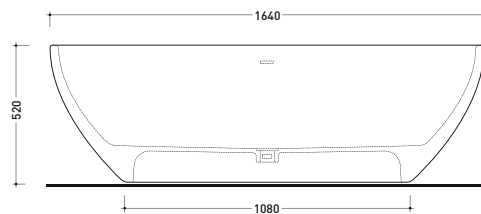

AP165V App 165

Bath-tub 164 cm in Pietraluce - drain cover matching color the bathtub (drainage system art. SIFMW included)

• WITH OVERFLOW

Complements: **Line taps bath-tub: ONE - NOKÉ - SI - FOLD - X1**
Line accessories: TWO - HOOP - NOKÉ - FOLD

Package dim. 193 x 102 x 76 cm | Weight 150 kg | Pz. Pallet n° 1

UNI EN 14516 - CL1 Dop-No14516

vista zenitale / zenital view

Capacità Max / Max Capacity 235 L.
 Peso Netto / Net Weight 150 Kg.

vista frontale / frontal view

sezione laterale / section

vista laterale / lateral view

sezione longitudinale / section

sizes in mm

PIETRALUCE: glossy finish

white black marine blue red beige sand grey

matt finish

milky white carbone argilla cenere