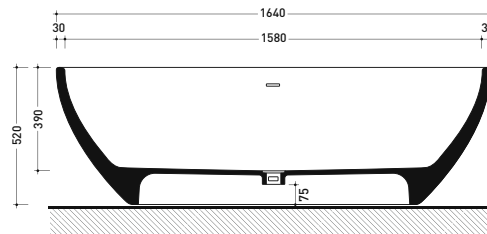

AP165V App 165

Bath-tub 164 cm in Pietraluce - drain cover matching color the bathtub (drainage system art. SIFMW included)

• WITH OVERFLOW

Complements: **Line taps bath-tub: ONE - NOKÉ - SI - FOLD - X1**
Line accessories: TWO - HOOP - NOKÉ - FOLD

Package dim. 193 x 102 x 76 cm | Weight 150 kg | Pz. Pallet n° 1

UNI EN 14516 - CL1 Dop-No14516

vista zenitale / zenital view

Capacità Max / Max Capacity 235 L.
 Peso Netto / Net Weight 150 Kg.

vista frontale / frontal view

sezione laterale / section

vista laterale / lateral view

sezione longitudinale / section

sizes in mm

PIETRALUCE: glossy finish

white black marine blue red beige sand grey

matt finish

milky white carbone argilla cenere