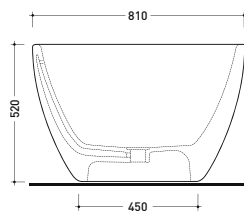

AP165V App 165

Bath-tub 164 cm in Pietraluce - drain cover matching color the bathtub (drainage system art. SIFMW included)

• WITH OVERFLOW

Complements: **Line taps bath-tub: ONE - NOKÉ - SI - FOLD - X1**
Line accessories: TWO - HOOP - NOKÉ - FOLD

Package dim. 193 x 102 x 76 cm | Weight 150 kg | Pz. Pallet n° 1

UNI EN 14516 - CL1 Dop-No14516

vista zenitale / zenital view

Capacità Max / Max Capacity 235 L.
 Peso Netto / Net Weight 150 Kg.

vista frontale / frontal view

sezione laterale / section

vista laterale / lateral view

sezione longitudinale / section

sizes in mm

PIETRALUCE: glossy finish

white black marine blue red beige sand grey

matt finish

milky white carbone argilla cenere