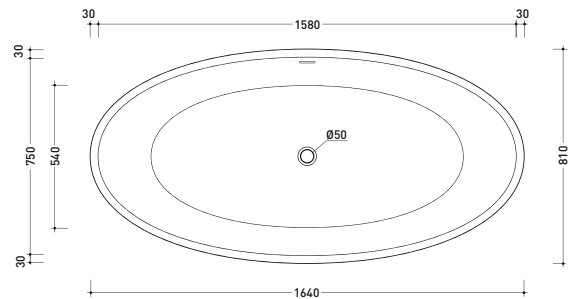

AP165V App 165

Bath-tub 164 cm in Pietraluce - drain cover matching color the bathtub (drainage system art. SIFMW included)

• WITH OVERFLOW

Complements: **Line taps bath-tub: ONE - NOKÉ - SI - FOLD - X1**
Line accessories: TWO - HOOP - NOKÉ - FOLD

Package dim. 193 x 102 x 76 cm | Weight 150 kg | Pz. Pallet n° 1

UNI EN 14516 - CL1 Dop-No14516

vista zenitale / zenital view

Capacità Max / Max Capacity 235 L.
 Peso Netto / Net Weight 150 Kg.

vista frontale / frontal view

sezione laterale / section

vista laterale / lateral view

sezione longitudinale / section

sizes in mm

PIETRALUCE: glossy finish

white black marine blue red beige sand grey

matt finish

milky white carbone argilla cenere