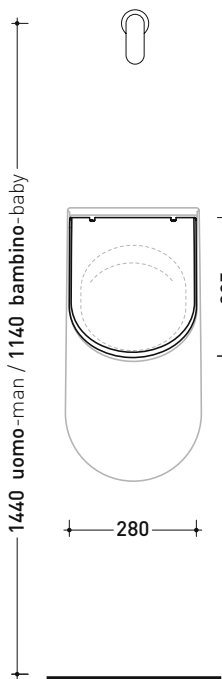

AP28CW03

Thermosetting soft-close cover suitable for urinal
with **QUICK-RELEASE HINGES**

Complements: **App urinal (AP28G)**

Package dim. **cm** | Weight **1,3 kg** | Pz. Pallet n° -

vista frontale / frontal view

vista laterale / lateral view

vista frontale / frontal view

vista laterale / lateral view

sizes in mm

THERMOSETTING: glossy finish

white

matt finish

milky white