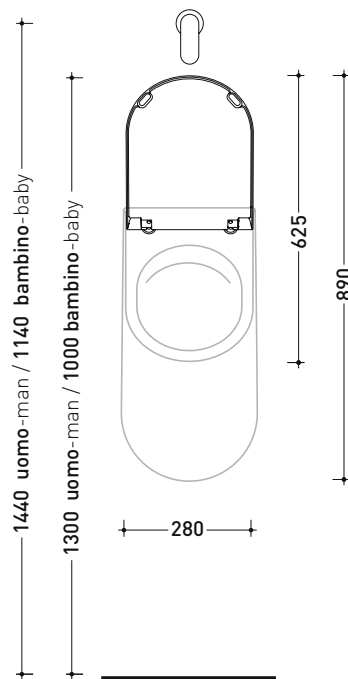

AP28CW03

Thermosetting soft-close cover suitable for urinal
with **QUICK-RELEASE HINGES**

Complements: **App urinal (AP28G)**

Package dim. **cm** | Weight **1,3 kg** | Pz. Pallet n° -

vista frontale / frontal view

vista laterale / lateral view

vista frontale / frontal view

vista laterale / lateral view

sizes in mm

THERMOSETTING: glossy finish

white

matt finish

milky white