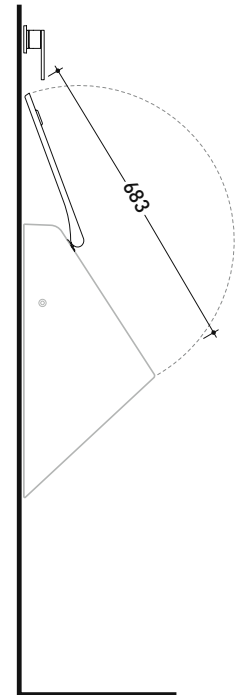

AP28CW03

Thermosetting soft-close cover suitable for urinal
with **QUICK-RELEASE HINGES**

Complements: **App urinal (AP28G)**

Package dim. **cm** | Weight **1,3 kg** | Pz. Pallet n° -

vista frontale / frontal view

vista laterale / lateral view

vista frontale / frontal view

vista laterale / lateral view

sizes in mm

THERMOSETTING: glossy finish

white

matt finish

milky white