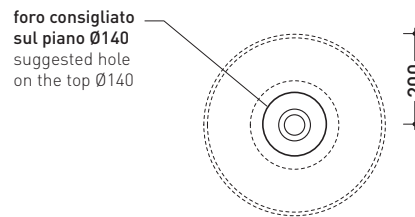

AP40A

Countertop basin 40 cm

•WITHOUT OVERFLOW •WITHOUT TAP LEDGE

Complements: **Forty6 shelf (F6BL)**
Solid shelf (SLBL)
Furniture BOX - depth. 37
Furniture BOX - depth. 50
Line taps basin: ONE - NOKÉ - SI - FOLD - X1
Line accessories: TWO - HOOP - NOKÉ - FOLD

Technical accessories: **Chrome siphon (SIFL/CR) - Telescopic chrome siphon (SIFL066)**
Stop & Go drain (PLSG)
CERAMIC Stop & Go drain (PLCE)
Two piece set chrome tap filters (RF026)

Package dim. | Weight **7 kg** | Pz. Pallet n° **42**

CE UNI EN 14688 - CL00 Dop-No14688

vista zenitale / zenital view

vista zenitale / zenital view

vista frontale / frontal view

sezione longitudinale / section

sizes in mm

Please consider a 2% tolerance on indicated measurements