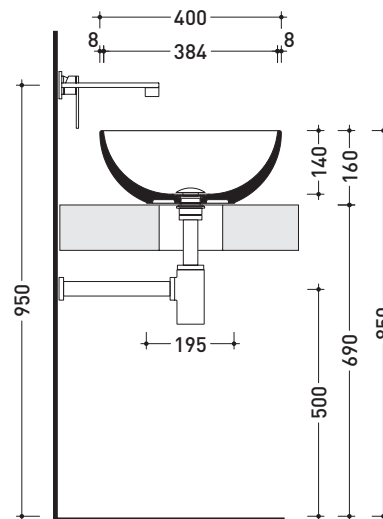

AP40A

Countertop basin 40 cm

•WITHOUT OVERFLOW •WITHOUT TAP LEDGE

Complements: **Forty6 shelf (F6BL)**
Solid shelf (SLBL)
Furniture BOX - depth. 37
Furniture BOX - depth. 50
Line taps basin: ONE - NOKÉ - SI - FOLD - X1
Line accessories: TWO - HOOP - NOKÉ - FOLD

Technical accessories: **Chrome siphon (SIFL/CR) - Telescopic chrome siphon (SIFL066)**
Stop & Go drain (PLSG)
CERAMIC Stop & Go drain (PLCE)
Two piece set chrome tap filters (RF026)

Package dim. | Weight **7 kg** | Pz. Pallet n° **42**

CE UNI EN 14688 - CL00 Dop-No14688

vista zenitale / zenital view

vista zenitale / zenital view

vista frontale / frontal view

sezione longitudinale / section

sizes in mm

Please consider a 2% tolerance on indicated measurements