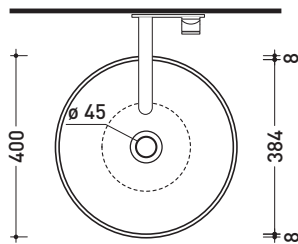

AP40A

Countertop basin 40 cm

•WITHOUT OVERFLOW •WITHOUT TAP LEDGE

Complements: **Forty6 shelf (F6BL)**
Solid shelf (SLBL)
Furniture BOX - depth. 37
Furniture BOX - depth. 50
Line taps basin: ONE - NOKÉ - SI - FOLD - X1
Line accessories: TWO - HOOP - NOKÉ - FOLD

Technical accessories: **Chrome siphon (SIFL/CR) - Telescopic chrome siphon (SIFL066)**
Stop & Go drain (PLSG)
CERAMIC Stop & Go drain (PLCE)
Two piece set chrome tap filters (RF026)

Package dim. | Weight **7 kg** | Pz. Pallet n° **42**

CE UNI EN 14688 - CL00 Dop-No14688

vista zenitale / zenital view

vista zenitale / zenital view

vista frontale / frontal view

sezione longitudinale / section

sizes in mm

Please consider a 2% tolerance on indicated measurements