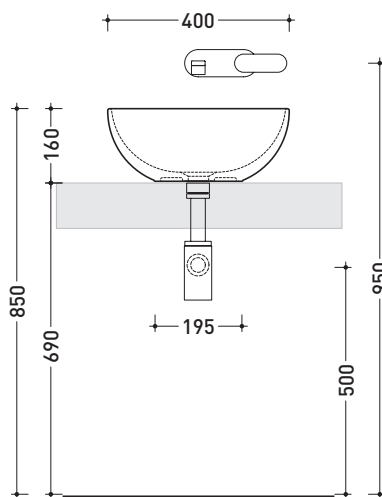

AP40A

Countertop basin 40 cm

•WITHOUT OVERFLOW •WITHOUT TAP LEDGE

Complements: **Forty6 shelf (F6BL)**
Solid shelf (SLBL)
Furniture BOX - depth. 37
Furniture BOX - depth. 50
Line taps basin: ONE - NOKÉ - SI - FOLD - X1
Line accessories: TWO - HOOP - NOKÉ - FOLD

Technical accessories: **Chrome siphon (SIFL/CR) - Telescopic chrome siphon (SIFL066)**
Stop & Go drain (PLSG)
CERAMIC Stop & Go drain (PLCE)
Two piece set chrome tap filters (RF026)

Package dim. | Weight **7 kg** | Pz. Pallet n° **42**

CE UNI EN 14688 - CL00 Dop-No14688

vista zenitale / zenital view

vista zenitale / zenital view

vista frontale / frontal view

sezione longitudinale / section

sizes in mm

Please consider a 2% tolerance on indicated measurements