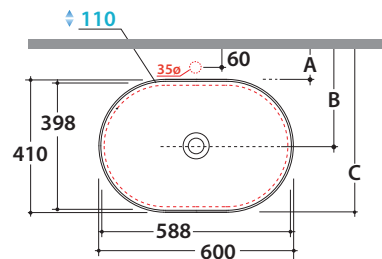

T-EDGE LAVABO B6O61BI

CE EN 14688:2015

GLOBO

Lavabo abbinabile con Arredo Wood
It can be combined with Arredo Wood furniture

Bagno di Colore

GLOBOTHIN®

Le Pietre

	Rubinetto a parete Wall mounted taps	Rubinetto su piano Taps mounted on counter top
A :	55	95
B :	260	300
C :	465	505

Cod. **B6O61BI**

Lavabo 60.41 h14 cm. Installazione da appoggio e ad incasso.

Peso 10 Kg

Basin 60.41 h14 cm. Sit-on and recessed installation.

Weight 10 Kg