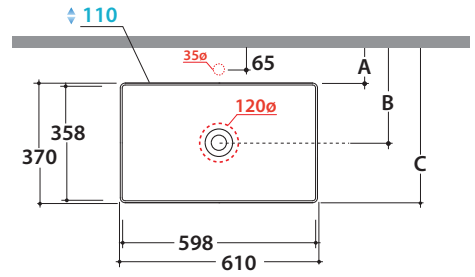

Cod. **B6R63BI**

Basin 61.37 h14 cm. Sit-on installation. Weight 15 Kg

GLOBO

	Rubinetto a parete Wall mounted taps	Rubinetto su piano Taps mounted on counter top
A:	75	110
B:	260	295
C:	445	480

* For taps mounted on counter top

Cod. **FI024BI**

Valve drain with ceramic top for basins without overflow. Weight 0,5 Kg

Cod. **FI024CR**

Chromed valve drain for basins without overflow. Weight 0,5 Kg