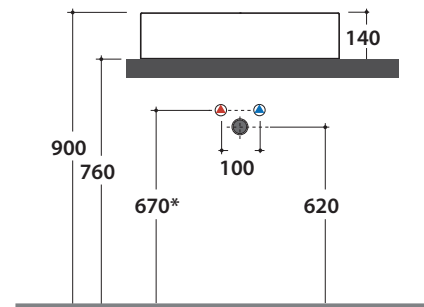

T-EDGE BASIN B6R63BI

CE EN 14688:2015

It can be combined with Arredo Wood furniture

Ceramic antibacterial effect
BATAFORM®

Bagno di Colore

Glazed product with
CERASLIDE®

GLOBOTHIN®

Le Pietre

Cod. **B6R63BI**

Basin 61.37 h14 cm. Sit-on installation. Weight 15 Kg

GLOBO

	Rubinetto a parete Wall mounted taps	Rubinetto su piano Taps mounted on counter top
A:	75	110
B:	260	295
C:	445	480

* For taps mounted on counter top

Cod. **FI024BI**

Valve drain with ceramic top for basins without overflow. Weight 0,5 Kg

Cod. **FI024CR**

Chromed valve drain for basins without overflow. Weight 0,5 Kg