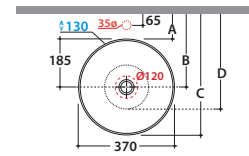

Rubinetto a parete Wall mounted tap	Rubinetto su piano Tap mounted on counter top
A :	75	110
B :	260	295
C :	448	480
D :	345	380