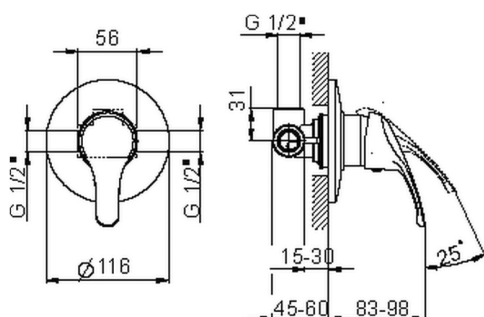

Concealed single lever shower valve BACCARAT

MODEL **BC000300**

Concealed single lever shower valve, with concealed part

AVAILABLE FINISHINGS

CHARACTERISTICS

Cartridge Spare Parts **ZZ95274000**

40 mm Cartridge