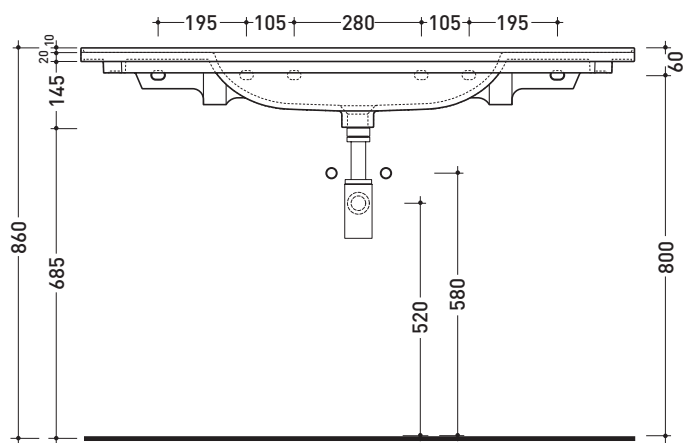

BM120L Bloom 120

Wall-hung or suitable for furniture console cm 122

•WITH OVERFLOW •ARRANGED FOR THREE TAP HOLES

Complements: **Towel rail structure (BM120S)**
Box wall hung vanity unit H50 with 2 drawers (BBX949)
Box wall hung vanity unit H50 with 1 drawer (BBX945)
Line taps basin: ONE - NOKÈ - SI - FOLD - X1
Line accessories: TWO - HOOP - NOKÈ - FOLD

Package dim. | Weight **31 kg** | Pz. Pallet n° **10**

CE UNI EN 14688 - CL20 Dop-No14688

vista zenitale / zenital view

vista zenitale / zenital view

vista frontale / frontal view

sezione longitudinale / section

sizes in mm

Please consider a 2% tolerance on indicated measurements

CERAMIC: glossy finish

matt finish