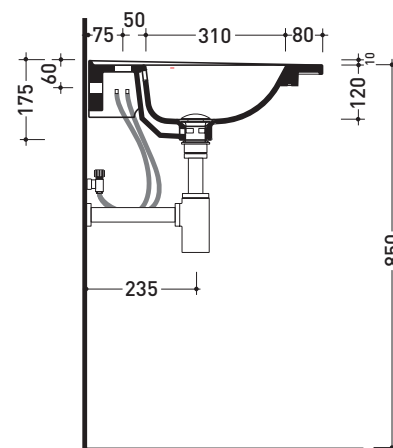

BM120L Bloom 120

Wall-hung or suitable for furniture console cm 122

•WITH OVERFLOW •ARRANGED FOR THREE TAP HOLES

Complements: **Towel rail structure (BM120S)**
Box wall hung vanity unit H50 with 2 drawers (BBX949)
Box wall hung vanity unit H50 with 1 drawer (BBX945)
Line taps basin: ONE - NOKÈ - SI - FOLD - X1
Line accessories: TWO - HOOP - NOKÈ - FOLD

Package dim. | Weight **31 kg** | Pz. Pallet n° **10**

CE UNI EN 14688 - CL20 Dop-No14688

vista zenitale / zenital view

vista zenitale / zenital view

vista frontale / frontal view

sezione longitudinale / section

sizes in mm

Please consider a 2% tolerance on indicated measurements

CERAMIC: glossy finish

matt finish