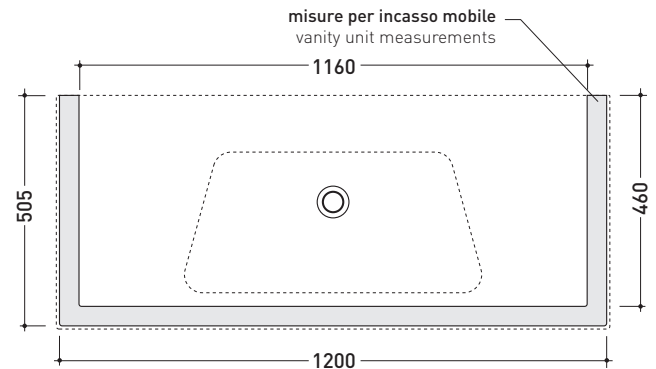

BM120L Bloom 120

Wall-hung or suitable for furniture console cm 122

•WITH OVERFLOW •ARRANGED FOR THREE TAP HOLES

Complements: **Towel rail structure (BM120S)**
Box wall hung vanity unit H50 with 2 drawers (BBX949)
Box wall hung vanity unit H50 with 1 drawer (BBX945)
Line taps basin: ONE - NOKÈ - SI - FOLD - X1
Line accessories: TWO - HOOP - NOKÈ - FOLD

Package dim. | Weight **31 kg** | Pz. Pallet n° **10**

CE UNI EN 14688 - CL20 Dop-No14688

vista zenitale / zenital view

vista zenitale / zenital view

vista frontale / frontal view

sezione longitudinale / section

sizes in mm

Please consider a 2% tolerance on indicated measurements

CERAMIC: glossy finish

matt finish