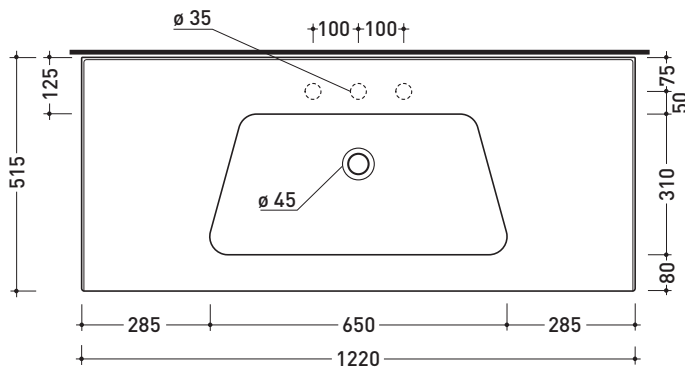

BM120L Bloom 120

Wall-hung or suitable for furniture console cm 122

•WITH OVERFLOW •ARRANGED FOR THREE TAP HOLES

Complements: **Towel rail structure (BM120S)**
Box wall hung vanity unit H50 with 2 drawers (BBX949)
Box wall hung vanity unit H50 with 1 drawer (BBX945)
Line taps basin: ONE - NOKÈ - SI - FOLD - X1
Line accessories: TWO - HOOP - NOKÈ - FOLD

Technical accessories: **Chrome siphon (SIFL/CR) - Telescopic chrome siphon (SIFL066)**
Stop & Go drain (PLSG)
CERAMIC Stop & Go drain (PLCE)
Two piece set chrome tap filters (RF026)
Wall fixing kit (9002)

Package dim. | Weight **31 kg** | Pz. Pallet n° **10**

CE UNI EN 14688 - CL20 Dop-No14688

vista zenitale / zenital view

vista zenitale / zenital view

vista frontale / frontal view

sezione longitudinale / section

sizes in mm

Please consider a 2% tolerance on indicated measurements

CERAMIC: glossy finish

matt finish