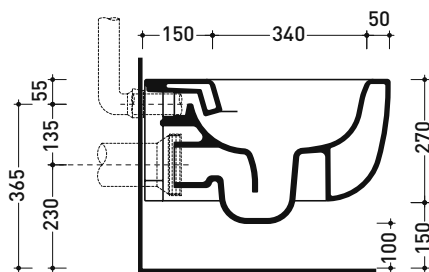

Package dim. 57 x 39 x 35 cm | Weight 26,5 kg | Pz. Pallet n° 15

UNI EN 997

Dop-No997

Flaminia does not recommend combining this toilet model with rapid-flow/flushometer systems or traditional high tanks

vista zenitale / zenital view

vista laterale / lateral view

sezione longitudinale / section

art. 9008
 kit di fissaggio
 Fischer (in dotazione)
 Fischer fixing kit
 (included in the box)

vista retro / back view

sizes in mm

Please consider a 2% tolerance on indicated measurements

CERAMIC: glossy finish

matt finish