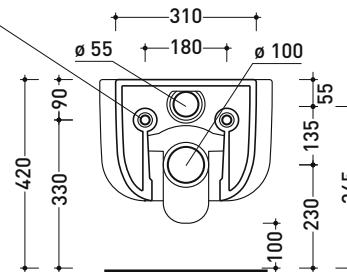

Package dim. 57 x 39 x 35 cm | Weight 26,5 kg | Pz. Pallet n° 15

UNI EN 997

Dop-No997

Flaminia does not recommend combining this toilet model with rapid-flow/flushometer systems or traditional high tanks

vista zenitale / zenital view

vista laterale / lateral view

sezione longitudinale / section

art. 9008
 kit di fissaggio
 Fischer (in dotazione)
 Fischer fixing kit
 (included in the box)

vista retro / back view

sizes in mm

Please consider a 2% tolerance on indicated measurements

CERAMIC: glossy finish

matt finish