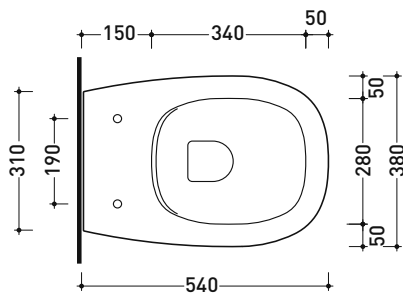

BN118G

Wall hung wc with goclean® system (fixing kit art. 9008 included)

Complements: **Soft-closing thermosetting wrapping seat&cover (BNCW03)**
 Line accessories: TWO - HOOP - NOKE - FOLD

Technical accessories: **Universal fixing bracket for wall hung wc/bidet (41/P)**

Package dim. 57 x 39 x 35 cm | Weight 26,5 kg | Pz. Pallet n° 15

UNI EN 997

Dop-No997

Flaminia does not recommend combining this toilet model with rapid-flow/flushometer systems or traditional high tanks

vista zenitale / zenital view

vista laterale / lateral view

sezione longitudinale / section

art. 9008
 kit di fissaggio
 Fischer (in dotazione)
 Fischer fixing kit
 (included in the box)

vista retro / back view

sizes in mm

Please consider a 2% tolerance on indicated measurements

CERAMIC: glossy finish

matt finish