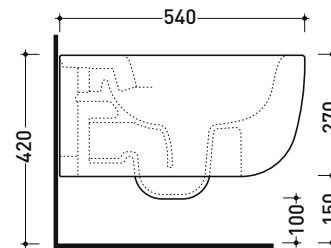

Package dim. 57 x 39 x 35 cm | Weight 26,5 kg | Pz. Pallet n° 15

UNI EN 997

Dop-No997

Flaminia does not recommend combining this toilet model with rapid-flow/flushometer systems or traditional high tanks

vista zenitale / zenital view

vista laterale / lateral view

sezione longitudinale / section

art. 9008
 kit di fissaggio
 Fischer (in dotazione)
 Fischer fixing kit
 (included in the box)

vista retro / back view

sizes in mm

Please consider a 2% tolerance on indicated measurements

CERAMIC: glossy finish

matt finish