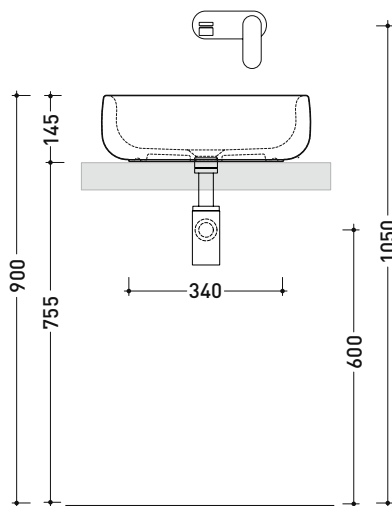

BN46A Bonola 46

Basin 46 cm - countertop or suitable for pedestal

• WITHOUT OVERFLOW

Complements: **Bonola pedestal (BN50C)**
Forty6 shelf (F6BN)
Struttura Filo 60 / 75 (FI60SV - FI75SV - FI75SC)
Furniture BOX / CUBIKA - depth. 50
DENVER furniture (DV103M)
Line taps basin: ONE - NOKÉ - SI - FOLD - X1
Line accessories: TWO - HOOP - NOKÉ - FOLD

Package dim. 53 x 17,5 x 49 cm | Weight 12,5 kg | Pz. Pallet n° 28

CE UNI EN 14688 - CL00 Dop-No14688

vista zenitale / zenital view

foro consigliato sul piano Ø140
suggested hole on the top Ø140

vista zenitale / zenital view

vista frontale / frontal view

sezione longitudinale / section

sizes in mm

Please consider a 2% tolerance on indicated measurements

CERAMIC: glossy finish

white black

matt finish

milky white carbone argilla nuvola fango rosso rubens petrolio