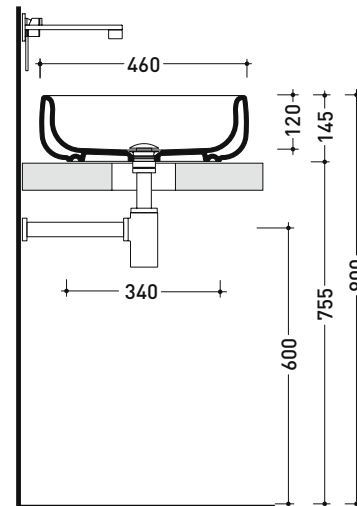

BN46A Bonola 46

Basin 46 cm - countertop or suitable for pedestal

• WITHOUT OVERFLOW

Complements: **Bonola pedestal (BN50C)**
Forty6 shelf (F6BN)
Struttura Filo 60 / 75 (FI60SV - FI75SV - FI75SC)
Furniture BOX / CUBIKA - depth. 50
DENVER furniture (DV103M)
Line taps basin: ONE - NOKÉ - SI - FOLD - X1
Line accessories: TWO - HOOP - NOKÉ - FOLD

Package dim. 53 x 17,5 x 49 cm | Weight 12,5 kg | Pz. Pallet n° 28

CE UNI EN 14688 - CL00 Dop-No14688

vista zenitale / zenital view

foro consigliato sul piano Ø140
suggested hole on the top Ø140

vista zenitale / zenital view

vista frontale / frontal view

sezione longitudinale / section

sizes in mm

Please consider a 2% tolerance on indicated measurements

CERAMIC: glossy finish

white black

matt finish

milky white carbone argilla nuvola fango rosso rubens petrolio