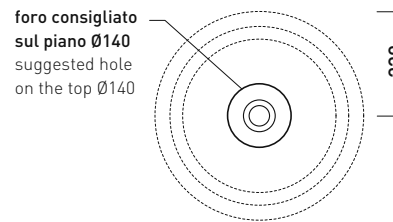

BN46A Bonola 46

Basin 46 cm - countertop or suitable for pedestal

• WITHOUT OVERFLOW

Complements: **Bonola pedestal (BN50C)**
Forty6 shelf (F6BN)
Struttura Filo 60 / 75 (FI60SV - FI75SV - FI75SC)
Furniture BOX / CUBIKA - depth. 50
DENVER furniture (DV103M)
Line taps basin: ONE - NOKÉ - SI - FOLD - X1
Line accessories: TWO - HOOP - NOKÉ - FOLD

Technical accessories: **Chrome siphon (SIFL/CR) - Telescopic chrome siphon (SIFL066)**
Stop & Go drain (PLSG)
CERAMIC Stop & Go drain (PLCE)
Chrome waste with automatic integrated overflow (PLTPCR)
Waste with automatic integrated overflow and ceramic cover (PLTPCE)
Two piece set chrome tap filters (RF026)

Package dim. 53 x 17,5 x 49 cm | Weight 12,5 kg | Pz. Pallet n° 28

CE UNI EN 14688 - CL00 Dop-No14688

vista zenitale / zenital view

foro consigliato sul piano Ø140
suggested hole on the top Ø140

vista zenitale / zenital view

vista frontale / frontal view

sezione longitudinale / section

sizes in mm

Please consider a 2% tolerance on indicated measurements

CERAMIC: glossy finish

white black

matt finish

milky white carbone argilla nuvola fango rosso rubens petrolio