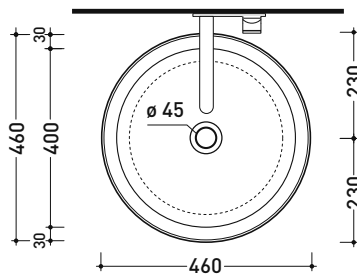

BN46A Bonola 46

Basin 46 cm - countertop or suitable for pedestal

• WITHOUT OVERFLOW

Complements: **Bonola pedestal (BN50C)**
Forty6 shelf (F6BN)
Struttura Filo 60 / 75 (FI60SV - FI75SV - FI75SC)
Furniture BOX / CUBIKA - depth. 50
DENVER furniture (DV103M)
Line taps basin: ONE - NOKÉ - SI - FOLD - X1
Line accessories: TWO - HOOP - NOKÉ - FOLD

Package dim. 53 x 17,5 x 49 cm | Weight 12,5 kg | Pz. Pallet n° 28

CE UNI EN 14688 - CL00 Dop-No14688

vista zenitale / zenital view

foro consigliato sul piano Ø140
suggested hole on the top Ø140

vista zenitale / zenital view

vista frontale / frontal view

sezione longitudinale / section

sizes in mm

Please consider a 2% tolerance on indicated measurements

CERAMIC: glossy finish

white black

matt finish

milky white carbone argilla nuvola fango rosso rubens petrolio