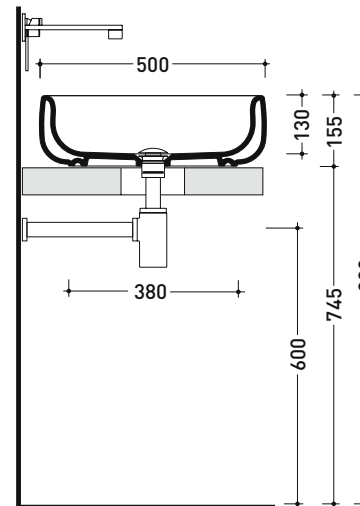

BN50A Bonola 50

Basin 50 cm - countertop or suitable for pedestal

• WITHOUT OVERFLOW

Complements: **Bonola pedestal (BN50C)**
Furniture BOX / CUBIKA - depth. 50
DENVER furniture (DV103M)
Line taps basin: ONE - NOKÉ - SI - FOLD - X1
Line accessories: TWO - HOOP - NOKÉ - FOLD

Package dim. 53 x 17,5 x 49 cm | Weight 15,3 kg | Pz. Pallet n° 18

UNI EN 14688 - CL00 Dop-No14688

vista zenitale / zenital view

vista zenitale / zenital view

vista frontale / frontal view

sezione longitudinale / section

sizes in mm

Please consider a 2% tolerance on indicated measurements

CERAMIC: glossy finish

white black

matt finish

milky white carbone argilla nuvola fango rosso rubens petrolio