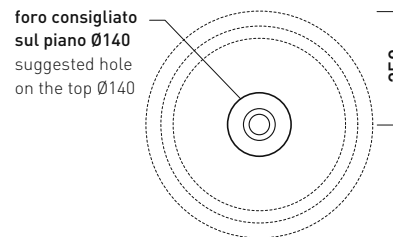

BN50A Bonola 50

Basin 50 cm - countertop or suitable for pedestal

• WITHOUT OVERFLOW

Complements: **Bonola pedestal (BN50C)**
Furniture BOX / CUBIKA - depth. 50
DENVER furniture (DV103M)
Line taps basin: ONE - NOKÉ - SI - FOLD - X1
Line accessories: TWO - HOOP - NOKÉ - FOLD

Technical accessories: **Chrome siphon (SIFL/CR) - Telescopic chrome siphon (SIFL066)**
Stop & Go drain (PLSG)
CERAMIC Stop & Go drain (PLCE)
Chrome waste with automatic integrated overflow (PLTPCR)
Waste with automatic integrated overflow and ceramic cover (PLTPCE)
Two piece set chrome tap filters (RF026)

Package dim. 53 x 17,5 x 49 cm | Weight 15,3 kg | Pz. Pallet n° 18

UNI EN 14688 - CL00 Dop-No14688

vista zenitale / zenital view

vista zenitale / zenital view

vista frontale / frontal view

sezione longitudinale / section

sizes in mm

Please consider a 2% tolerance on indicated measurements

CERAMIC: glossy finish

white black

matt finish

milky white carbone argilla nuvola fango rosso rubens petrolio