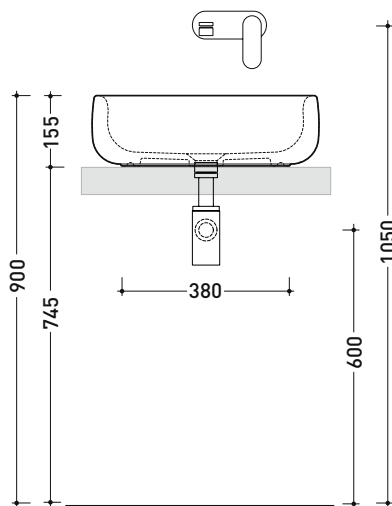

BN50A Bonola 50

Basin 50 cm - countertop or suitable for pedestal

• WITHOUT OVERFLOW

Complements: **Bonola pedestal (BN50C)**
Furniture BOX / CUBIKA - depth. 50
DENVER furniture (DV103M)
Line taps basin: ONE - NOKÉ - SI - FOLD - X1
Line accessories: TWO - HOOP - NOKÉ - FOLD

Package dim. 53 x 17,5 x 49 cm | Weight 15,3 kg | Pz. Pallet n° 18

UNI EN 14688 - CL00 Dop-No14688

vista zenitale / zenital view

vista zenitale / zenital view

vista frontale / frontal view

sezione longitudinale / section

sizes in mm

Please consider a 2% tolerance on indicated measurements

CERAMIC: glossy finish

white black

matt finish

milky white carbone argilla nuvola fango rosso rubens petrolio