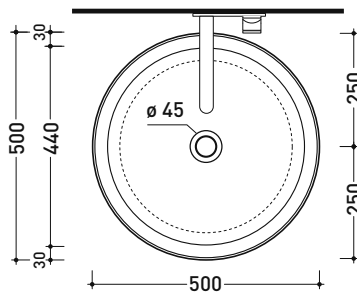

BN50A Bonola 50

Basin 50 cm - countertop or suitable for pedestal

• WITHOUT OVERFLOW

Complements: **Bonola pedestal (BN50C)**
Furniture BOX / CUBIKA - depth. 50
DENVER furniture (DV103M)
Line taps basin: ONE - NOKÉ - SI - FOLD - X1
Line accessories: TWO - HOOP - NOKÉ - FOLD

Technical accessories: **Chrome siphon (SIFL/CR) - Telescopic chrome siphon (SIFL066)**
Stop & Go drain (PLSG)
CERAMIC Stop & Go drain (PLCE)
Chrome waste with automatic integrated overflow (PLTPCR)
Waste with automatic integrated overflow and ceramic cover (PLTPCE)
Two piece set chrome tap filters (RF026)

Package dim. 53 x 17,5 x 49 cm | Weight 15,3 kg | Pz. Pallet n° 18

UNI EN 14688 - CL00 Dop-No14688

vista zenitale / zenital view

vista zenitale / zenital view

vista frontale / frontal view

sezione longitudinale / section

sizes in mm

Please consider a 2% tolerance on indicated measurements

CERAMIC: glossy finish

white black

matt finish

milky white carbone argilla nuvola fango rosso rubens petrolio