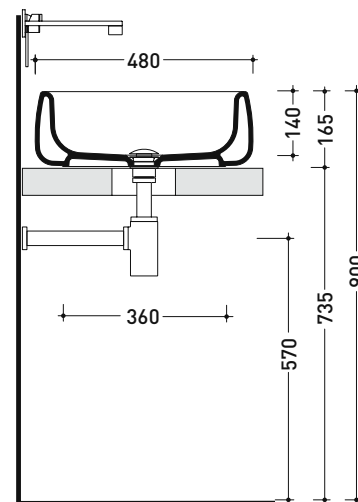

BN60A Bonola 60

Countertop basin 60 cm

• WITHOUT OVERFLOW

Complements: **Forty6 shelf (F6BN)**
Furniture BOX / CUBIKA - depth. 50
DENVER furniture (DV103M)
Line taps basin: ONE - NOKÉ - SI - FOLD - X1
Line accessories: TWO - HOOP - NOKÉ - FOLD

Package dim.

Weight 15,7 kg

Pz. Pallet n° 18

CE UNI EN 14688 - CL00 Dop-No14688

vista zenitale / zenital view

foro consigliato
 sul piano Ø140
 suggested hole
 on the top Ø140

vista zenitale / zenital view

vista frontale / frontal view

sezione longitudinale / section

sizes in mm

Please consider a 2% tolerance on indicated measurements

CERAMIC: glossy finish

white black

matt finish

milky white carbone argilla nuvola fango rosso rubens petrolio