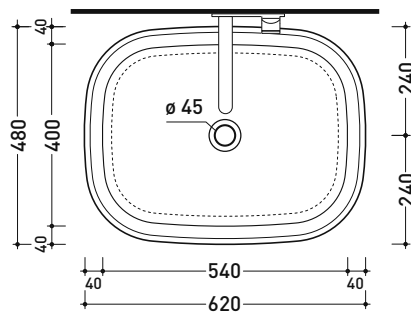

BN60A Bonola 60

Countertop basin 60 cm

• WITHOUT OVERFLOW

Complements: **Forty6 shelf (F6BN)**
Furniture BOX / CUBIKA - depth. 50
DENVER furniture (DV103M)
Line taps basin: ONE - NOKÉ - SI - FOLD - X1
Line accessories: TWO - HOOP - NOKÉ - FOLD

Package dim.

Weight 15,7 kg

Pz. Pallet n° 18

CE UNI EN 14688 - CL00 Dop-No14688

vista zenitale / zenital view

foro consigliato
 sul piano Ø140
 suggested hole
 on the top Ø140

vista zenitale / zenital view

vista frontale / frontal view

sezione longitudinale / section

sizes in mm

Please consider a 2% tolerance on indicated measurements

CERAMIC: glossy finish

white black

matt finish

milky white carbone argilla nuvola fango rosso rubens petrolio