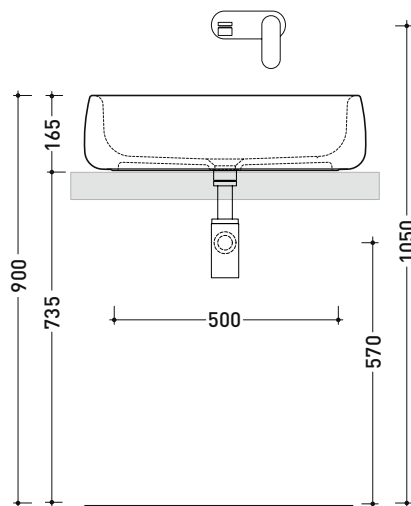

BN60A Bonola 60

Countertop basin 60 cm

• WITHOUT OVERFLOW

Complements: **Forty6 shelf (F6BN)**
Furniture BOX / CUBIKA - depth. 50
DENVER furniture (DV103M)
Line taps basin: ONE - NOKÉ - SI - FOLD - X1
Line accessories: TWO - HOOP - NOKÉ - FOLD

Package dim.

Weight 15,7 kg

Pz. Pallet n° 18

CE UNI EN 14688 - CL00 Dop-No14688

vista zenitale / zenital view

foro consigliato
 sul piano Ø140
 suggested hole
 on the top Ø140

vista zenitale / zenital view

vista frontale / frontal view

sezione longitudinale / section

sizes in mm

Please consider a 2% tolerance on indicated measurements

CERAMIC: glossy finish

white black

matt finish

milky white carbone argilla nuvola fango rosso rubens petrolio