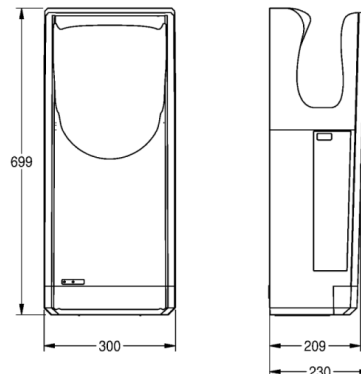

Hands-in hand dryer

MODEL RANGE: DRIERS | DRYX500N | 203004475 1

Hand and hair dryers | Hand dryers

High Speed "Hands-in" hand dryer for wall mounting, antibacterial ABS plastic, colour silver, drying time 7-10 seconds, hygienic thanks to non-contact opto-electronically controlled release and integrated HEPA filter, adjustable air speed, optionally warm or cold air, auto shutdown after 25 seconds, water tank and discharge can be cleaned separately, protection class IPX4. Cable and plug not included in scope of delivery.

Supply voltage 220 - 240 V, 50 - 60 Hz

Performance overall 1250 - 1650 W

Heating 550 W

Noise 65 - 69 dB(A)

Air speed 75 - 100 m/s

Water tank capacity 800 ml

Dimensions 300 x 699 x 230 mm (W x H x D)

Technical data

Overall depth	230.00 mm
Overall height	699.00 mm
Overall width	300.00 mm
Material	Synthetic
Type of mounting	Wall mounting
Type of operation	Sensor operation
Air velocity	Adjustable
Protective system IP	IPX4
Blower output	243.50 cubic metres per hour
Input supply voltage Hz	60.00 hertz
Input supply voltage V	230.00 volt
Heating power	550.00 watt
Total power	1,650.00 watt
Sound level	69.00 dB