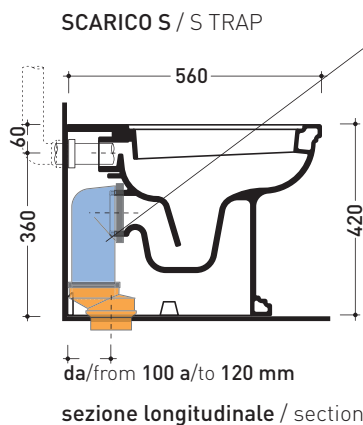

design **FLAMINIA DESIGN TEAM**

2015

EF117

Back to wall wc with floor / wall (S/P) trap
(drainage connectors included art. LK1012)

- Complements:
- Seat&cover with chrom or gold hinges (23/C - 23/O)
 - Soft-close seat&cover with chrom or gold hinges (23/CR - 23/OR)
 - Solid wood seat&cover with chrom or gold hinges (23N/C - 23N/O)
 - Solid wood soft-close seat&cover with chrom or gold hinges (23N/CR - 23N/OR)
 - Line accessories: EVERGREEN

Technical accessories: **Floor fixing kit (9001)**

Package dim. | Weight **26,5 kg** | Pz. Pallet n° **21**

CE UNI EN 997 Dop-No997

vista zenitale / zenital view

vista laterale / lateral view

vista retro / back view

sezione longitudinale / section

art. LK1012 (LKR90+LKR40)
connessioni di scarico
(in dotazione)
drainage connector
(included in the box)

sezione longitudinale / section

sizes in mm

Please consider a 2% tolerance on indicated measurements