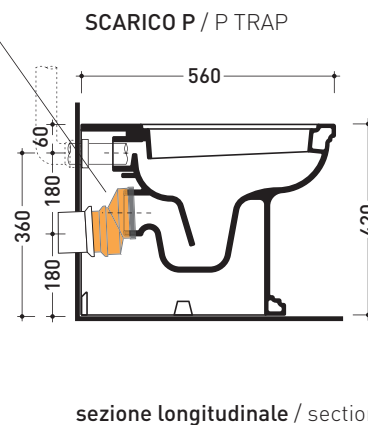

design **FLAMINIA DESIGN TEAM**

2015

EF117

Back to wall wc with floor / wall (S/P) trap
(drainage connectors included art. LK1012)

- Complements:
- Seat&cover with chrom or gold hinges (23/C - 23/O)
 - Soft-close seat&cover with chrom or gold hinges (23/CR - 23/OR)
 - Solid wood seat&cover with chrom or gold hinges (23N/C - 23N/O)
 - Solid wood soft-close seat&cover with chrom or gold hinges (23N/CR - 23N/OR)
 - Line accessories: EVERGREEN

Technical accessories: **Floor fixing kit (9001)**

Package dim. | Weight **26,5 kg** | Pz. Pallet n° **21**

CE UNI EN 997 Dop-No997

vista zenitale / zenital view

vista laterale / lateral view

vista retro / back view

sezione longitudinale / section

art. LK1012 (LKR90+LKR40)
connessioni di scarico
(in dotazione)
drainage connector
(included in the box)

sezione longitudinale / section

sizes in mm

Please consider a 2% tolerance on indicated measurements