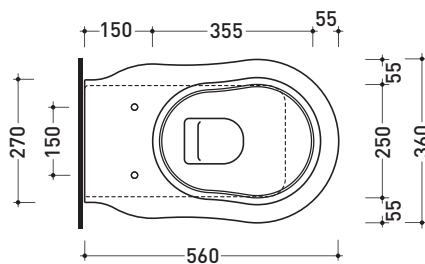

design **FLAMINIA DESIGN TEAM**

2015

EF117

Back to wall wc with floor / wall (S/P) trap
(drainage connectors included art. LK1012)

- Complements:
- Seat&cover with chrom or gold hinges (23/C - 23/O)
 - Soft-close seat&cover with chrom or gold hinges (23/CR - 23/OR)
 - Solid wood seat&cover with chrom or gold hinges (23N/C - 23N/O)
 - Solid wood soft-close seat&cover with chrom or gold hinges (23N/CR - 23N/OR)
 - Line accessories: EVERGREEN

Technical accessories: **Floor fixing kit (9001)**

Package dim. | Weight **26,5 kg** | Pz. Pallet n° **21**

CE UNI EN 997 Dop-No997

vista zenitale / zenital view

vista laterale / lateral view

vista retro / back view

sezione longitudinale / section

art. LK1012 (LKR90+LKR40)
connessioni di scarico
(in dotazione)
drainage connector
(included in the box)

sezione longitudinale / section

sizes in mm

Please consider a 2% tolerance on indicated measurements