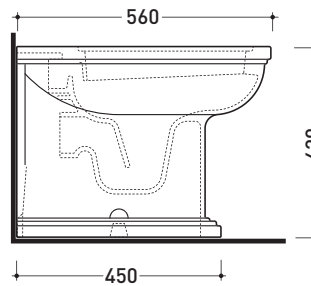

design **FLAMINIA DESIGN TEAM**

2015

EF117

Back to wall wc with floor / wall (S/P) trap
(drainage connectors included art. LK1012)

- Complements:
- Seat&cover with chrom or gold hinges (23/C - 23/O)
 - Soft-close seat&cover with chrom or gold hinges (23/CR - 23/OR)
 - Solid wood seat&cover with chrom or gold hinges (23N/C - 23N/O)
 - Solid wood soft-close seat&cover with chrom or gold hinges (23N/CR - 23N/OR)
 - Line accessories: EVERGREEN

Technical accessories: **Floor fixing kit (9001)**

Package dim. | Weight **26,5 kg** | Pz. Pallet n° **21**

CE UNI EN 997 Dop-No997

vista zenitale / zenital view

vista laterale / lateral view

vista retro / back view

sezione longitudinale / section

art. LK1012 (LKR90+LKR40)
connessioni di scarico
(in dotazione)
drainage connector
(included in the box)

sezione longitudinale / section

sizes in mm

Please consider a 2% tolerance on indicated measurements