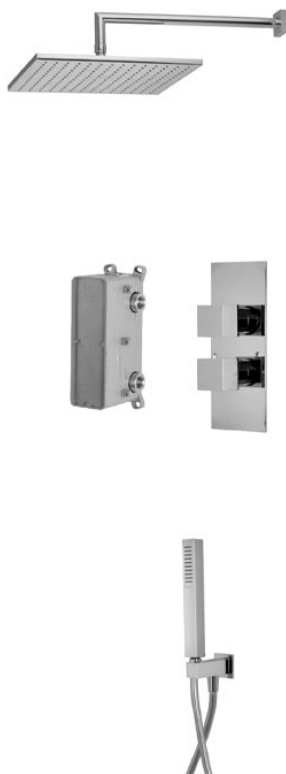

Code F4419

2 OUTLETS THERMOSTATIC SHOWER SET

Brass showerhead 250x250 mm

- anti-limestone nozzles
- wall mounted bracket mm 350 - 1/2"
- ABS handshower with antilimestone nozzles

Single lever bath/shower mixer for concealed installation

Exposed shower set

- wall shower holder with water connection

MULTIBOX Built-in part for thermostatic mixer

- Chromalux flexible hose 1500 mm

Finishing

CHROM
CR

BRUSHED NICKEL
SN

WHITE MATT
BS

BLACK MATT
NS

IMAGE

See the general sales conditions in our current pricelist