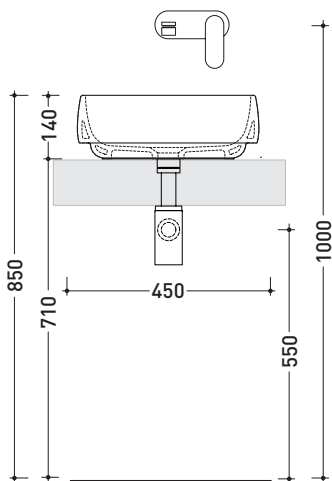

## FG40A Flag 40

Countertop basin 40 cm

•WITHOUT OVERFLOW •WITHOUT TAP LEDGE

Complements: **Forty6 shelf (F6BN)**  
**Solid shelf (SLBN)**  
**Furniture BOX - depth. 37**  
**Furniture BOX - depth. 50**  
**Line taps basin: ONE - NOKÉ - SI - FOLD - X1**  
**Line accessories: TWO - HOOP - NOKÉ - FOLD**

Package dim. **cm** | Weight **8,6 kg** | Pz. Pallet n°

CE UNI EN 14688 - CL00 Dop-No14688

vista zenitale / zenital view

vista zenitale / zenital view

vista frontale / frontal view

sezione longitudinale / section