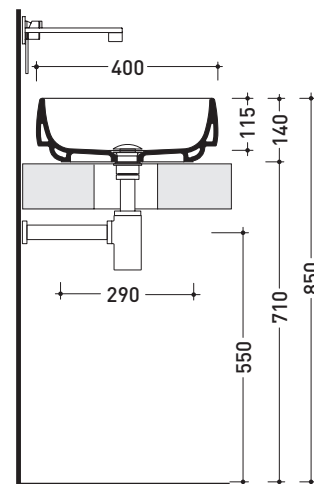

## FG40A Flag 40

Countertop basin 40 cm

•WITHOUT OVERFLOW •WITHOUT TAP LEDGE

Complements: **Forty6 shelf (F6BN)**  
**Solid shelf (SLBN)**  
**Furniture BOX - depth. 37**  
**Furniture BOX - depth. 50**  
**Line taps basin: ONE - NOKÉ - SI - FOLD - X1**  
**Line accessories: TWO - HOOP - NOKÉ - FOLD**

Package dim. **cm** | Weight **8,6 kg** | Pz. Pallet n°

CE UNI EN 14688 - CL00 Dop-No14688

vista zenitale / zenital view

vista zenitale / zenital view

vista frontale / frontal view

sezione longitudinale / section