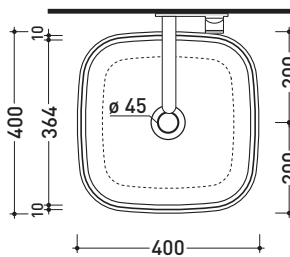

## FG40A Flag 40

Countertop basin 40 cm

•WITHOUT OVERFLOW •WITHOUT TAP LEDGE

Complements: **Forty6 shelf (F6BN)**  
**Solid shelf (SLBN)**  
**Furniture BOX - depth. 37**  
**Furniture BOX - depth. 50**  
**Line taps basin: ONE - NOKÉ - SI - FOLD - X1**  
**Line accessories: TWO - HOOP - NOKÉ - FOLD**

Package dim. **cm** | Weight **8,6 kg** | Pz. Pallet n°

CE UNI EN 14688 - CL00 Dop-No14688

vista zenitale / zenital view

vista zenitale / zenital view

vista frontale / frontal view

sezione longitudinale / section