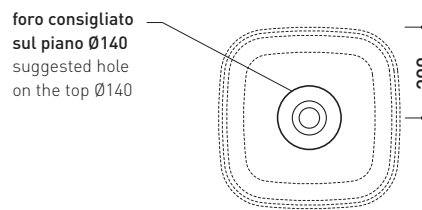

## FG40A Flag 40

Countertop basin 40 cm

•WITHOUT OVERFLOW •WITHOUT TAP LEDGE

Complements: **Forty6 shelf (F6BN)**  
**Solid shelf (SLBN)**  
**Furniture BOX - depth. 37**  
**Furniture BOX - depth. 50**  
**Line taps basin: ONE - NOKÉ - SI - FOLD - X1**  
**Line accessories: TWO - HOOP - NOKÉ - FOLD**

Technical accessories: **Chrome siphon (SIFL/CR) - Telescopic chrome siphon (SIFL066)**  
**Stop & Go drain (PLSG)**  
**CERAMIC Stop & Go drain (PLCE)**  
**Two piece set chrome tap filters (RF026)**

Package dim. **cm** | Weight **8,6 kg** | Pz. Pallet n°

CE UNI EN 14688 - CL00 Dop-No14688

vista zenitale / zenital view

vista zenitale / zenital view

vista frontale / frontal view

sezione longitudinale / section